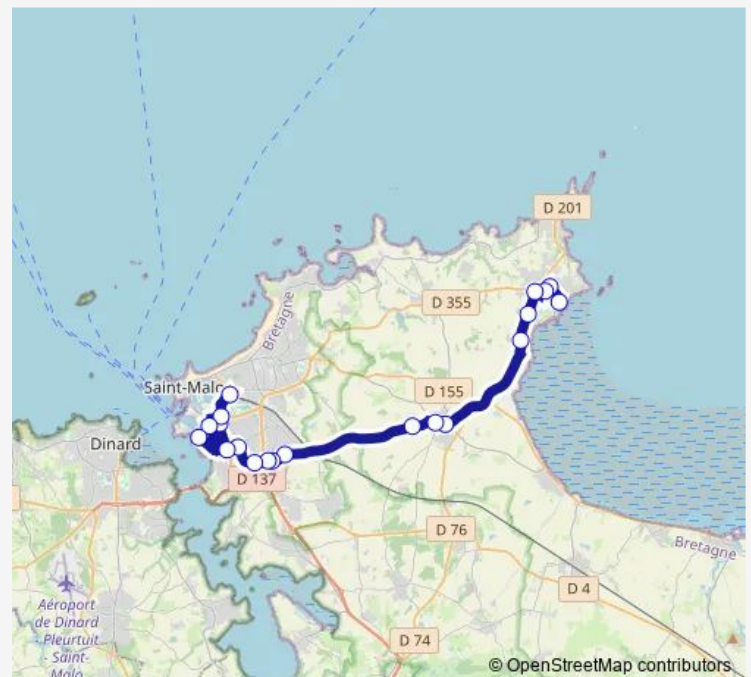

Bus 521 Ligne 521

[Go to website](#)**Direction**

Cancale Eglise — Jeanne Jugan

20 stops

[Open route schedule](#)

Cancale Eglise

Cancale Stade

René Cassin

Saturday —

Sunday —

Route info

Direction: Cancale Eglise

Stops: 20

Trip Duration: 0 hour 42 min

521 — Ligne 521

521 Bus time schedules and route maps are available in an offline PDF at busmaps.com. Use the busmaps.com website to see live bus times, train schedule or subway schedule, and step-by-step directions for all public transit in Saint-Malo