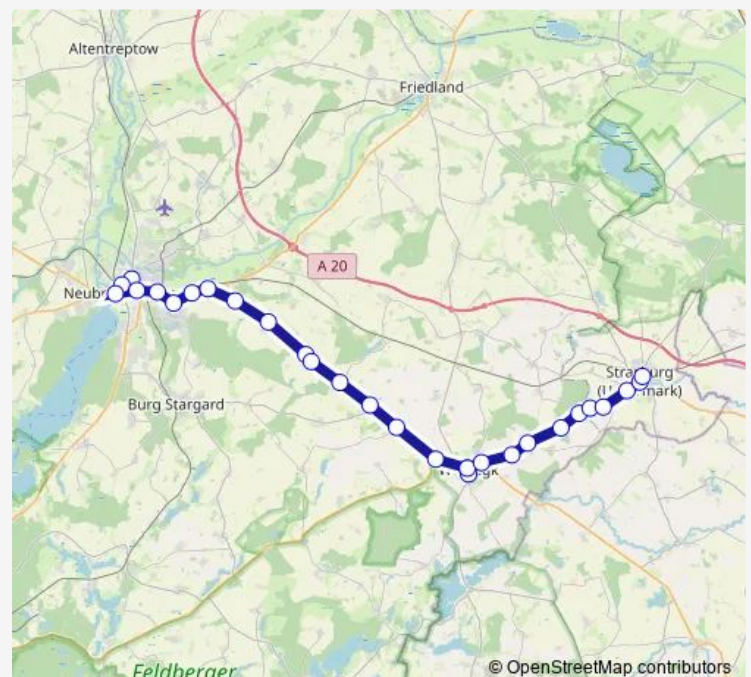

### Route schedule

Neubrandenburg, Demminer Str. — Strasburg, Zob

Monday 13:50

Tuesday 13:50

Wednesday 13:50

Thursday 13:50

Friday 13:50

Saturday —

### Route info

Direction: Neubrandenburg, Demminer Str.

Stops: 29

Trip Duration: 1 hour 10 min

■ 540

BusMaps

© OpenStreetMap contributors

Mildenitz