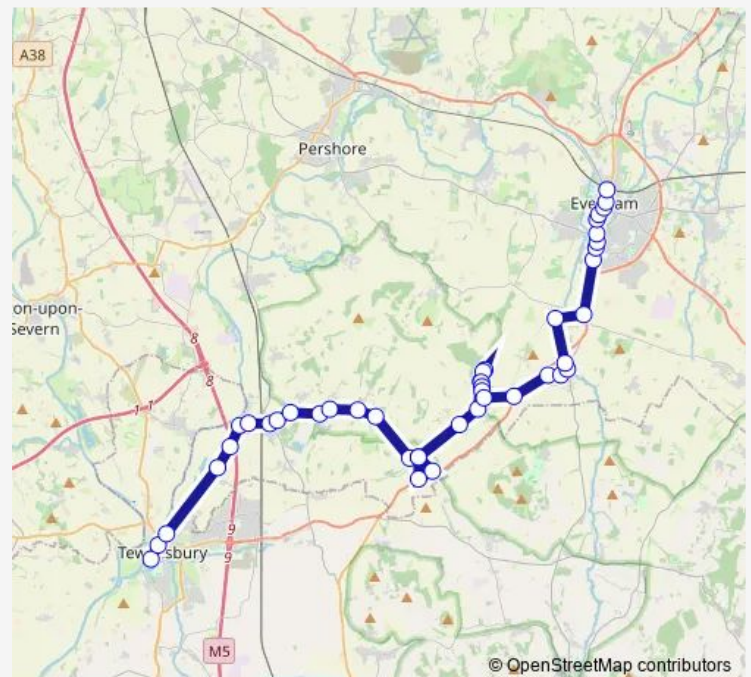

Bus 540

[Go to website](#)

Direction

Railway Station — The Crescent

42 stops

[Open route schedule](#)

Railway Station

Evesham Bus Station

Police Station

Leisure Centre

Coldicott Gardens

College

Cheltenham Road

Thistledown

Hinton Cross

Winchcombe Road

Queens Head

The Farriers

Churchill Road

Cross

Cottons Lane

Cornfield Way

Wood Lane

Cottons Lane

Elmley Road

First School

Willow Close

Route schedule

Railway Station — The Crescent

Monday 08:41-15:48

Tuesday 08:41-15:48

Wednesday 08:41-15:48

Thursday 08:41-15:48

Friday 08:41-15:48

Saturday 08:48-15:48

Sunday —

Route info

Direction: Railway Station

Stops: 42

Trip Duration: 1 hour 3 min

■ 540