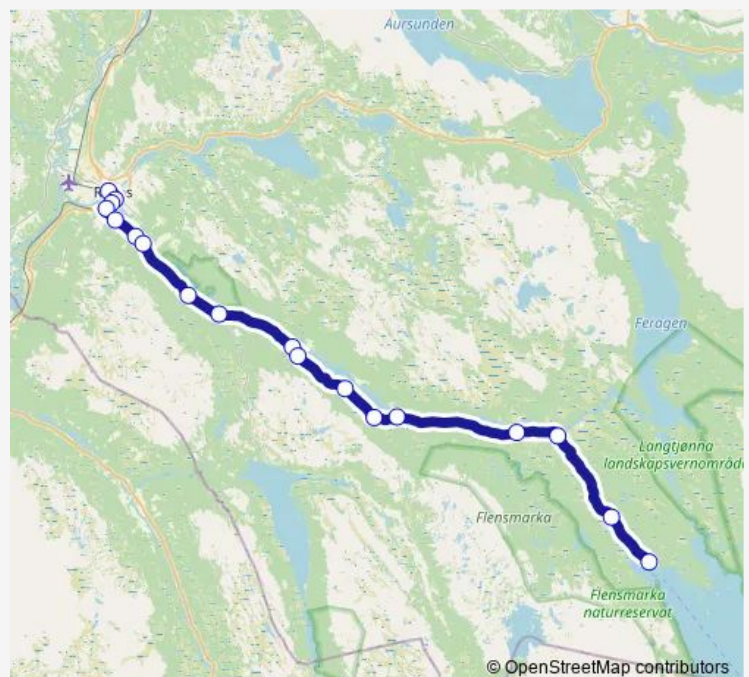

Røros skystasjon — Synnervika

Monday 08:15-14:15

Tuesday —

Wednesday —

Thursday —

Friday 08:15-14:15

Saturday 08:15-14:15

Sunday 08:15-14:15

Route info

Direction: Røros skystasjon

Stops: 18

Trip Duration: 0 hour 40 min

■ 540 — Røros - Synnervika

BusMaps

Direction

Synnervika — Røros skystasjon

Tuesday —

Wednesday —

Thursday —

Friday 09:00-15:00

Saturday 09:00-15:00

Sunday 09:00-15:00

Route info

Direction: Synnervika