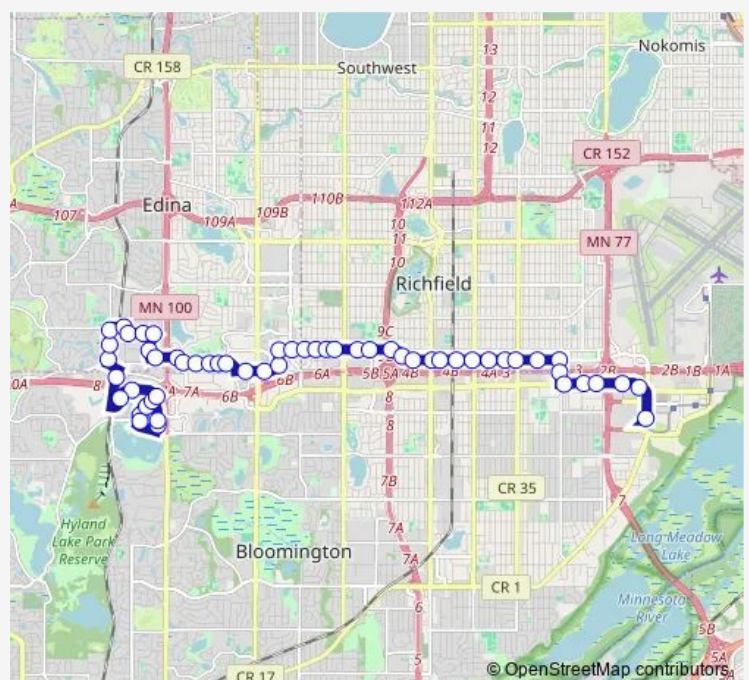

77th St W & Pillsbury Ave S

77th St W & Lyndale Ave S

77th St W & Best Buy Driveway

77th St W & 76th St W

76th St W & Girard Ave S

76th St W & Knox Ave S

76th St W & Newton Ave S

76th St W & Penn Ave S

76th St W & Sheridan Ave S

### Route schedule

MOA Transit Station Gate G — Normandale Lake Blvd & Amer/Green Valley

Monday 06:26-22:27

Tuesday 06:18-22:27

Wednesday 06:26-22:27

Thursday 06:26-22:27

Friday 06:26-22:27

Saturday 06:18-21:11

### Route info

Direction: MOA Transit Station Gate G

Stops: 52

Trip Duration: 0 hour 34 min

540

76th St W & Upton Ave S

76th St W & Washburn Ave S

76th St W & York Ave S