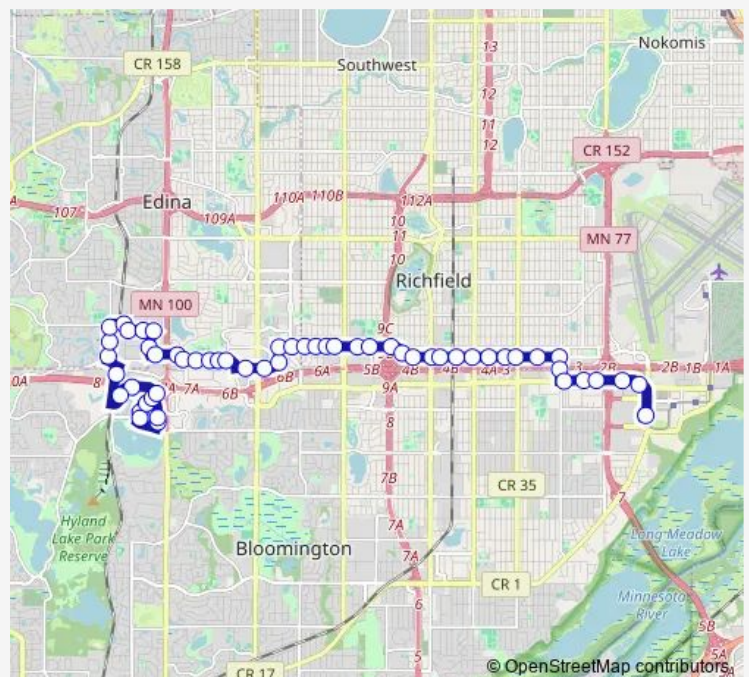

77th St E & 2nd Ave S

77th St E & Nicollet Ave S

77th St W & Pillsbury Ave S

77th St W & Lyndale Ave S

77th St W & Best Buy Driveway

77th St W & 76th St W

76th St W & Girard Ave S

76th St W & Knox Ave S

76th St W & Newton Ave S

76th St W & Penn Ave S

76th St W & Sheridan Ave S

Route schedule

MOA Transit Station Gate G — Normandale Lake Blvd & Amer/Green Valley

Monday 06:26-22:27

Tuesday 06:26-22:27

Wednesday 06:26-22:27

Thursday 06:26-22:27

Friday 06:26-22:27

Saturday 06:18-21:11

Sunday 07:12-20:47

Route info

Direction: MOA Transit Station Gate G

Stops: 52

Trip Duration: 0 hour 36 min

540

76th St W & Upton Ave S

76th St W & Washburn Ave S

76th St W & York Ave S

Edinborough Way & 76th St W

Edinborough Way & Minnesota Dr

Minnesota Dr & France Ave S

Minnesota Dr & France / Johnson