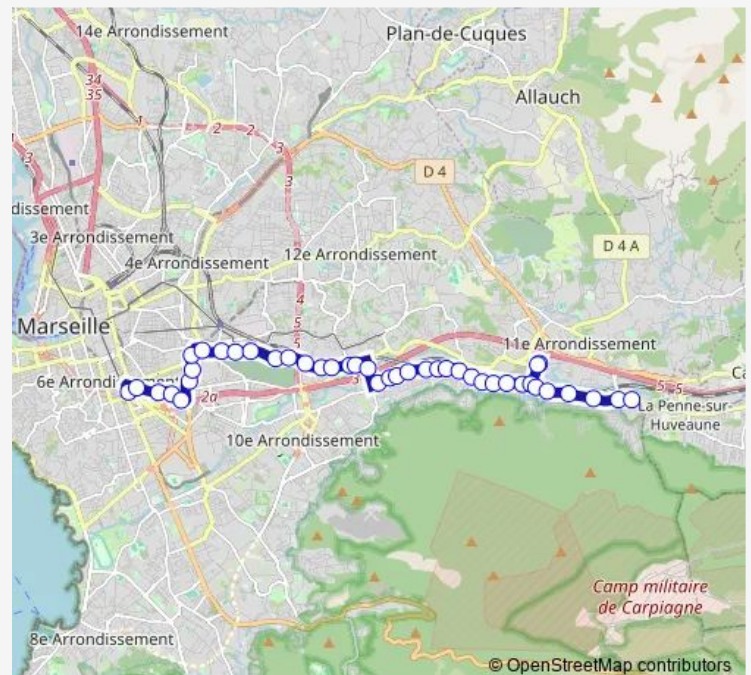

Thursday 22:40-24:00

Friday 22:40-24:00

Saturday 22:40-24:00

Sunday 22:40-24:00

Route info

Direction: La Solitude

Stops: 46

Trip Duration: 0 hour 27 min