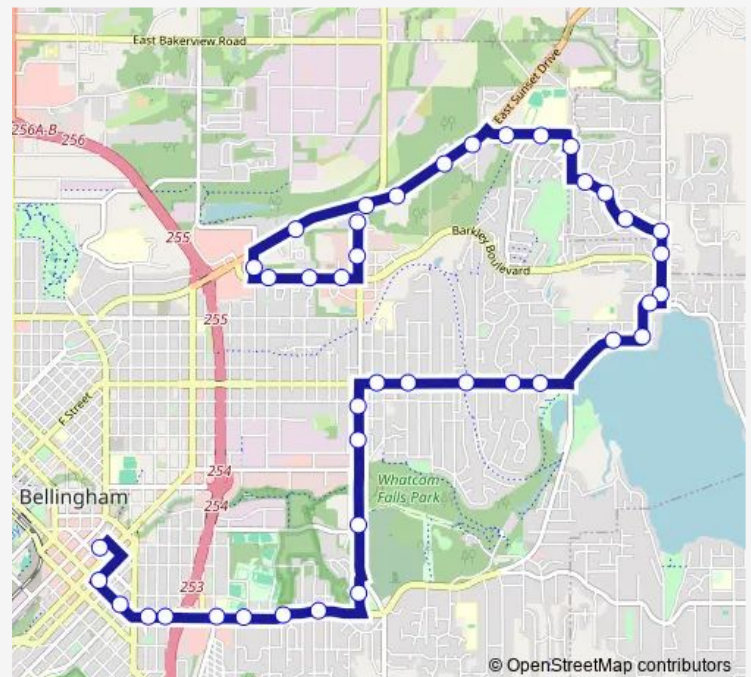

Britton Rd at Barkley Blvd

Britton Rd at Alice St

Northshore Dr at Britton Rd

Route schedule

Woburn St at Sunset Dr — Bellingham Station

Monday 06:21-18:21

Tuesday 06:21-18:21

Wednesday 06:21-18:21

Thursday 06:21-18:21

Friday 06:21-18:21

Saturday 08:21-18:21

Sunday —

Route info

Direction: Woburn St at Sunset Dr

Stops: 41

Trip Duration: 0 hour 39 min

© OpenStreetMap contributors

540 — Sunset&Downtown

BusMaps

Northshore Dr at Poplar Dr

Northshore Dr at Martin St

Alabama St at Fir St

Alabama St at Vista Dr

Alabama St at Vining St

Alabama St at Michigan St

Alabama St at Yew St

Woburn St at Texas St

Woburn St at Kentucky St

Woburn St at Fraser St

Old Woburn St at Sweet Bay Dr

Lakeway Dr at Undine St

Lakeway Dr at Queen St