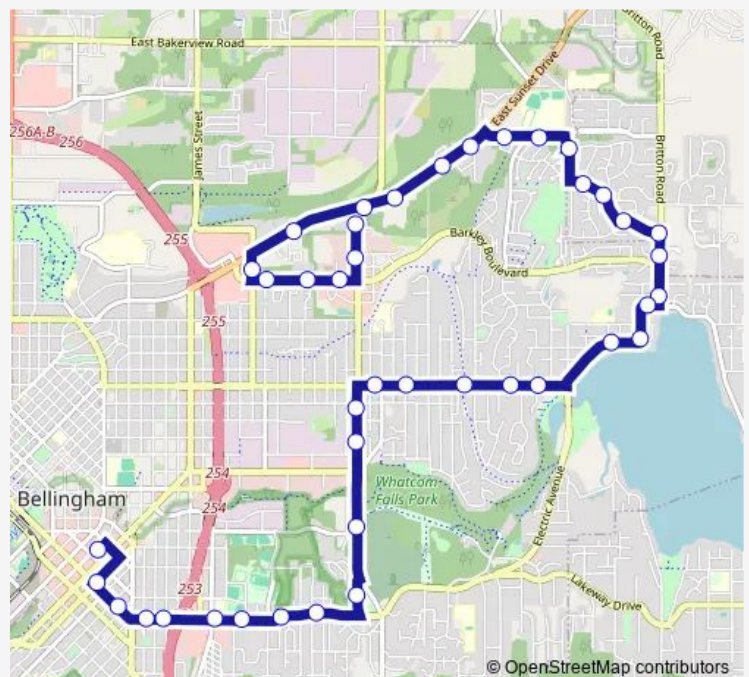

Northshore Dr at Britton Rd

Route schedule

Woburn St at Sunset Dr — Bellingham Station

Monday 06:21-18:21

Tuesday 06:21-18:21

Wednesday 06:21-18:21

Thursday 06:21-18:21

Friday 06:21-18:21

Saturday 08:21-18:21

Sunday —

Route info

Direction: Woburn St at Sunset Dr

Stops: 41

Trip Duration: 0 hour 39 min

540 — Sunset&Downtown

Northshore Dr at Poplar Dr

Northshore Dr at Martin St

Alabama St at Fir St

Alabama St at Vista Dr

Alabama St at Vining St

Alabama St at Michigan St

Alabama St at Yew St

Woburn St at Texas St

Woburn St at Kentucky St

Woburn St at Fraser St

Old Woburn St at Sweet Bay Dr

Lakeway Dr at Undine St

Lakeway Dr at Queen St

Lakeway Dr at Orleans St

Lakeway Dr at Lincoln St

Lakeway Dr at Humboldt St

Lakeway Dr at Franklin St