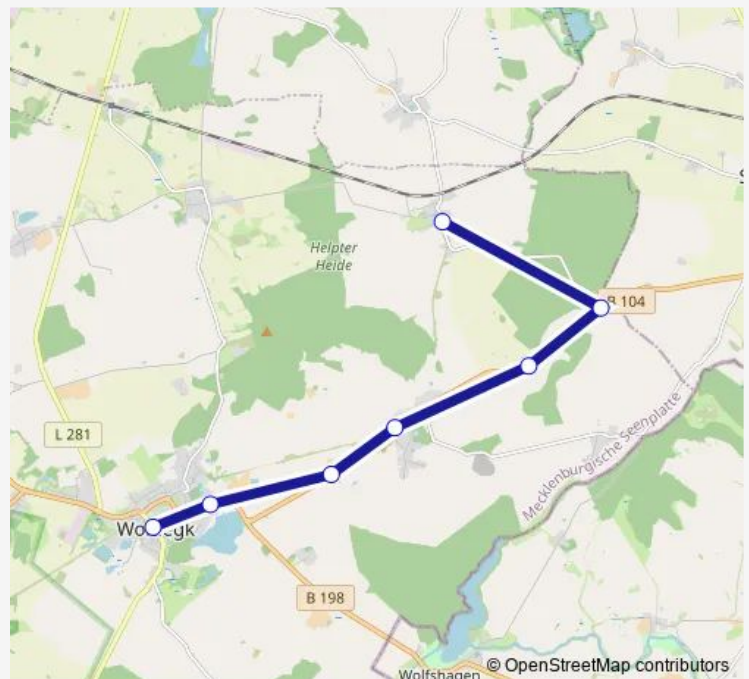

Thursday 14:20

Friday 14:20

Saturday —

Sunday —

Route info

Direction: Sponholz

Stops: 7

Trip Duration: 0 hour 13 min

Direction

Woldegk, Zob — Groß Daberkow

5 stops

[Open route schedule](#)

Woldegk, Zob

Mildenitz

Carlslust

Daberkow, Abzweig

Saturday —

Sunday —

Route info

Direction: Woldegk, Zob

Stops: 5

Trip Duration: 0 hour 15 min

Direction

Groß Daberkow — Woldegk, Zob

Saturday —

Sunday —

Route info

Direction: Groß Daberkow

Stops: 7

Trip Duration: 0 hour 17 min

Direction

Woldegk, Zob — Strasburg, Zob