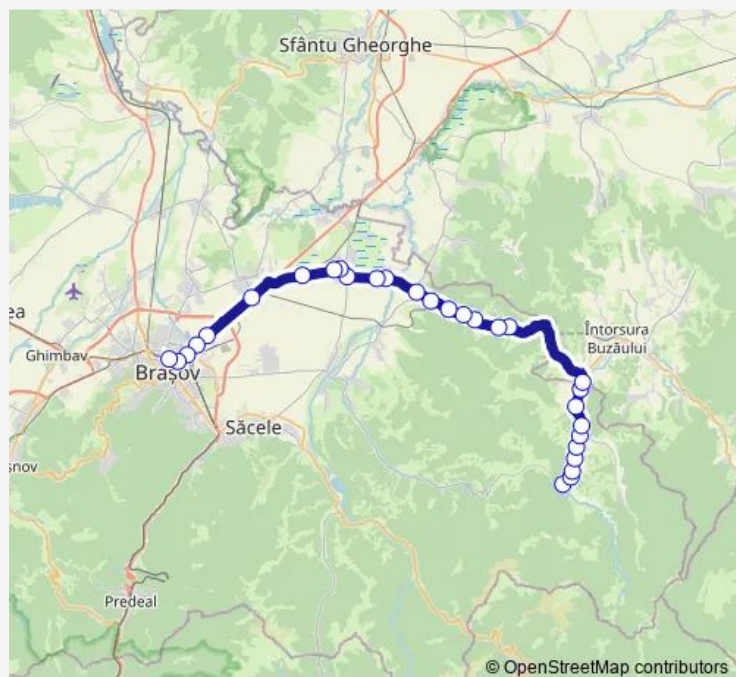

Monument

### Route schedule

Vama de Sus — Terminal Gară

Monday 05:20-21:30

Tuesday 05:20-21:30

Wednesday 05:20-21:30

Thursday 05:20-21:30

Friday 05:20-21:30

Saturday 05:30-21:30

### Route info

Direction: Vama de Sus

Stops: 29

Trip Duration: 1 hour 12 min

540 — Braşov - Vama Buzăului

Colegiul ara Bârsei

Parc Industrial

Hărman

## Route info

Direction: Terminal Gară

Stops: 29

Trip Duration: 1 hour 19 min

Primărie Vama Buzăului

La Vlad

Pensiunea Alina

Vama de Sus