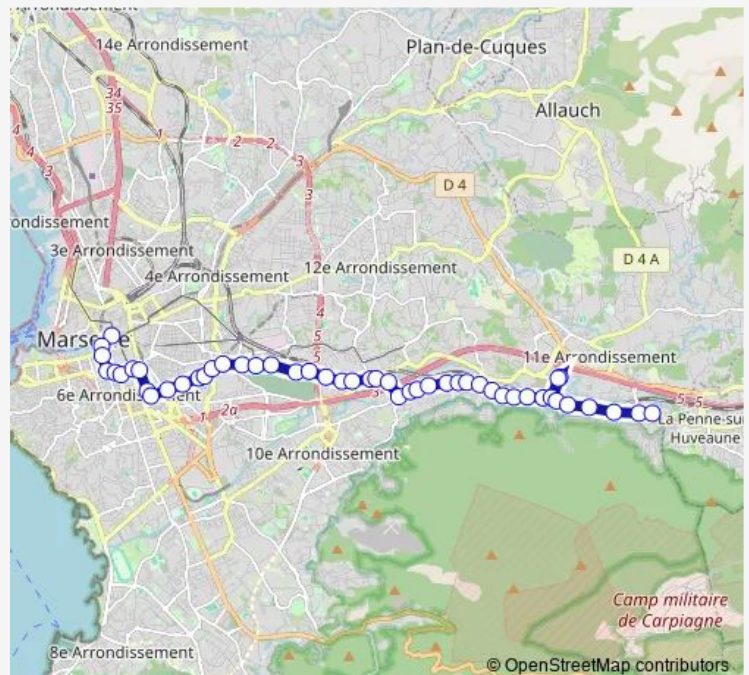

Thursday 22:33-24:00

Friday 22:33-24:00

Saturday 22:33-24:00

Sunday 22:33-24:00

Route info

Direction: La Solitude

Stops: 53

Trip Duration: 0 hour 32 min