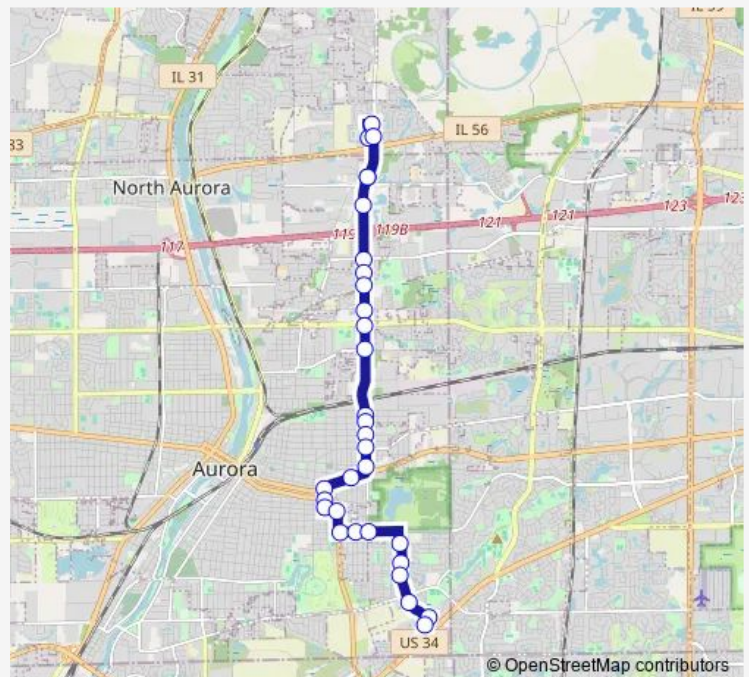

Farnsworth Ave & Indian Ave

Farnsworth Ave & Sheffer Rd (at Mountain St)

Farnsworth Ave & Sheffer Rd

Route schedule

Rush-Copley Medical Center — Walmart East

Monday 06:53-18:52

Tuesday 06:53-18:52

Wednesday 06:53-18:52

Thursday 06:53-18:52

Friday 06:53-18:52

Saturday —

Sunday —

Route info

Direction: Rush-Copley Medical Center

Stops: 31

Trip Duration: 0 hour 24 min

Farnsworth Ave & Bilter Rd

Walmart (2900 Kirk Rd)

Walmart East

Direction

Walmart East — Rush-Copley Medical Center

31 stops

[Open route schedule](#)

Walmart East

Sunday —

Route info

Direction: Walmart East

Stops: 31

Trip Duration: 0 hour 26 min

Waterford Dr & Nancy Ln

Waterford Dr & Simms St

Waterford Dr & Walnut Park Ln