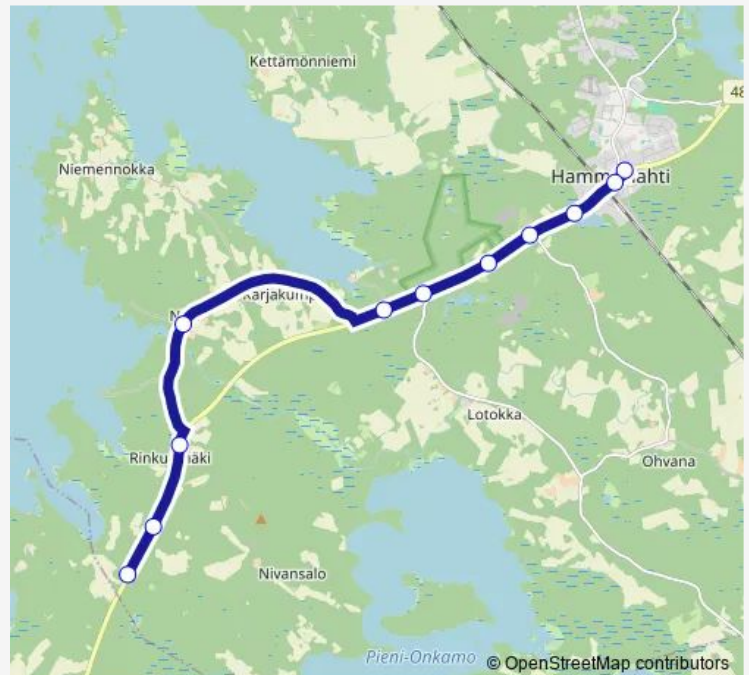

Saturday —

Sunday —

Route info

Direction: Hammaslahti

Stops: 11

Trip Duration: 0 hour 9 min

■ 540 — Joensuu - Rääkkylä

Direction