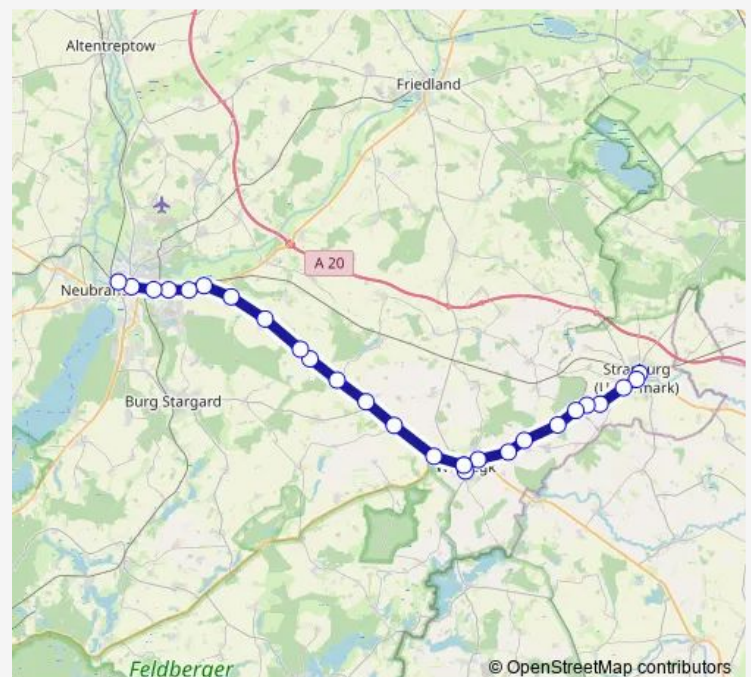

### Route schedule

Strasburg, Zob — Neubrandenburg, ZOB (Ea)

Monday 13:20

Tuesday 13:20

Wednesday 13:20

Thursday 13:20

Friday 13:20

Saturday —

### Route info

Direction: Strasburg, Zob

Stops: 26

Trip Duration: 0 hour 58 min

■ 540

BusMaps

Neubrandenburg, Küssow

Neubrandenburg, Fritscheshof