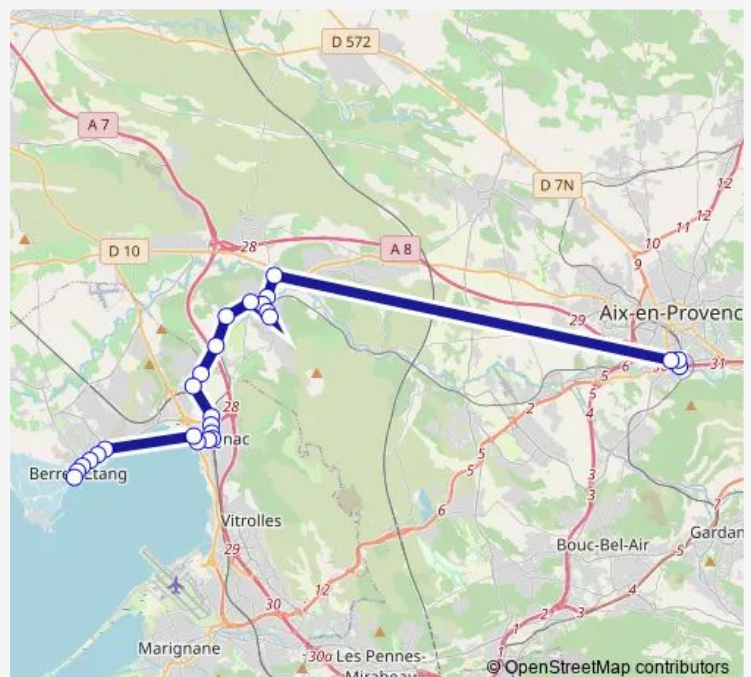

Charles de Gaulle

Cimetière

Grande Bastide Cd20

Gerbine CD 20

Verdière

Vérane

Halte Routière

4 Tours

Route info

Direction: Gare

Stops: 17

Trip Duration: 0 hour 43 min

■ L015 — Berre L'Etang - Aix

Direction

P+R Krypton — Drignon

26 stops

Friday 07:20-19:40

Saturday 12:30-19:40

Sunday —

Route info

Direction: P+R Krypton

Stops: 26

Trip Duration: 0 hour 46 min

Direction