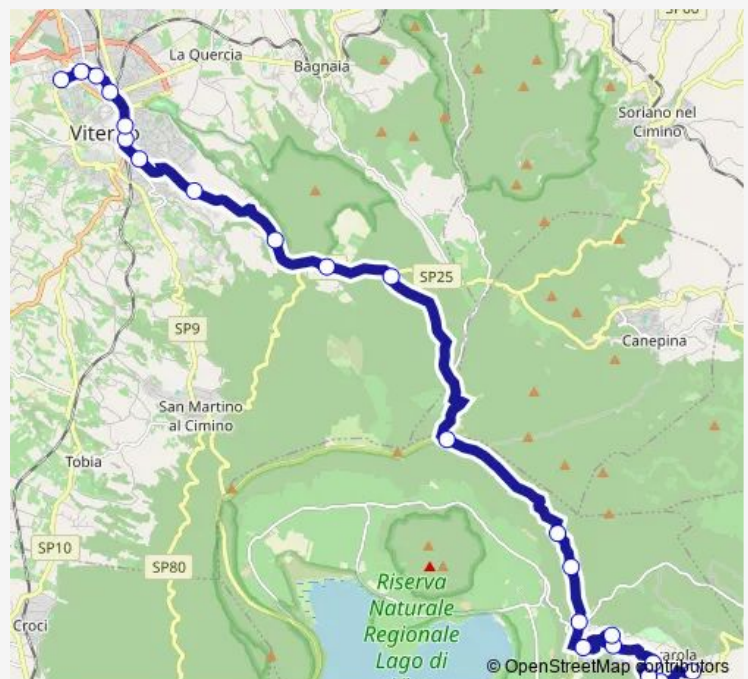

VITERBO | Porta della Verità # f782

VITERBO | Porta Fiorentina FS # f671

VITERBO | Largo Garbini # f672

VITERBO | Via Moro # f673

Route schedule

Caprarola | Piazza Martiri della Libertà # f2582 — VITERBO | Riello # f641

Monday 07:10

Tuesday 07:10

Wednesday 07:10

Thursday 07:10

Friday 07:10

Saturday 13:45

Sunday —

Route info

Direction: Caprarola | Piazza Martiri della Libertà # f2582

Stops: 22

Trip Duration: 0 hour 40 min

Caprarola - Viterbo # Vt32d

Bus time schedules and route maps are available in an offline PDF at busmaps.com. Use the busmaps.com website to see live bus times, train schedule or subway schedule, and step-by-step directions for all public transit in Viterbo