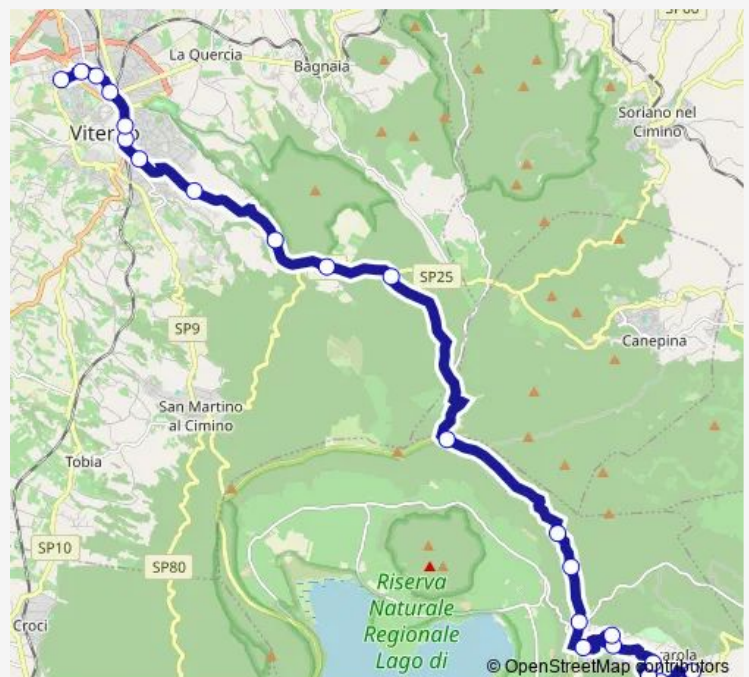

Viterbo | Porta della Verità # f782

Viterbo | Porta Fiorentina FS # f671

Viterbo | Largo Garbini # f672

Viterbo | Via Moro # f673

Route schedule

Caprarola | Piazza Martiri della Libertà # f2582 — Viterbo | Riello # f641

Monday 07:10

Tuesday 07:10

Wednesday 07:10

Thursday 07:10

Friday 07:10

Saturday 13:45

Sunday —

Route info

Direction: Caprarola | Piazza Martiri della Libertà # f2582

Stops: 22

Trip Duration: 0 hour 40 min

Caprarola - Viterbo # Vt32d

Bus time schedules and route maps are available in an offline PDF at busmaps.com. Use the busmaps.com website to see live bus times, train schedule or subway schedule, and step-by-step directions for all public transit in Viterbo