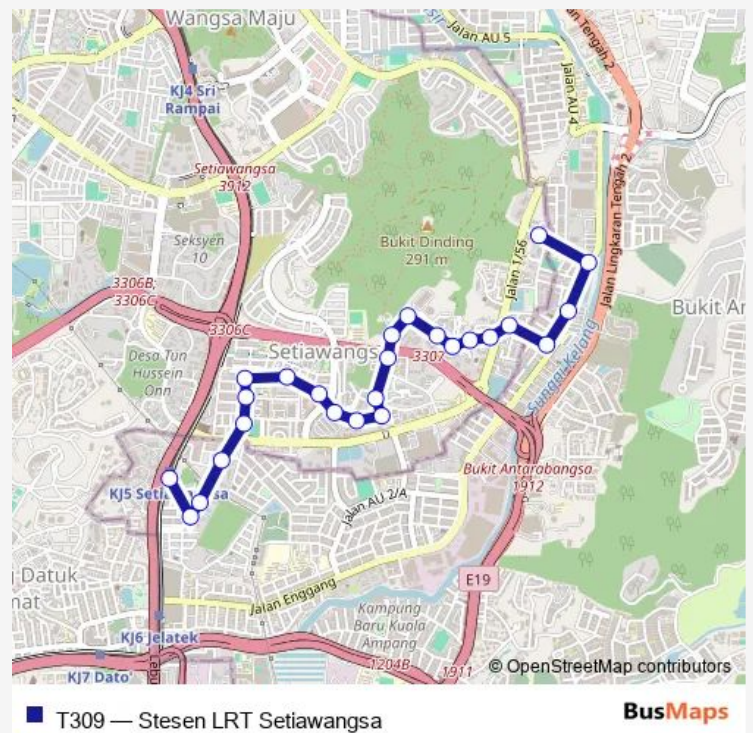

Bus T309 Stesen LRT Setiawangsa

[Go to website](#)

Direction
 Stesen LRT Setiawangsa, Jalan Jelatek — AU3 Jentayu, Menara Jentayu, Jalan 3/56

25 stops

[Open route schedule](#)

- Stesen LRT Setiawangsa, Jalan Jelatek
- Restoran Tomyam, Jalan AU 1A/1
- Padang Permainan, Jalan Au1a/1
- Kedai Buku Majestik, Jalan Au1a/1
- Padang Bola (opp.), Jalan Setiawangsa 1
- Kedai Perabot, Jalan Setiawangsa 1
- Rumah Panjang, Jalan Setiawangsa 1
- Apartment Intan, Persiaran Setiawangsa
- Tadika, Persiaran Setiawangsa
- Apartment Sri Ayu (opp.), Jalan 14/55a
- Tadika (1), Jalan 14/55a
- Surau As Syakirin, Jalan 30/56
- Kelompok Bambu, Jalan 27/56
- Kelompok Cempaka 54, Jalan 27/56
- Kelompok Kenanga (opp.), Jalan 19/56
- Kelompok Serunding Malam (opp.), Jalan 19/56
- Kelompok Jerijit C, Jalan 15/56
- Kelompok Jerijit A, Jalan 15/56
- Kelompok Teratai, Jalan 15/56
- Rumah Teres 2 Tingkat, Jalan 10/56
- Kedai Goreng Pisang, Jalan AU3/12

Route schedule

Stesen LRT Setiawangsa, Jalan Jelatek — AU3 Jentayu, Menara Jentayu, Jalan 3/56

Monday	06:00
Tuesday	06:00
Wednesday	06:00
Thursday	06:00
Friday	06:00
Saturday	06:00
Sunday	06:00

Route info

Direction: Stesen LRT Setiawangsa, Jalan Jelatek

Stops: 25

Trip Duration: 17 hour 0 min

Kedai Makan, Jalan AU3/12

Imkeda, Jalan AU3/1

Loji, Jalan AU3/1

AU3 Jentayu, Menara Jentayu, Jalan 3/56

Direction

Sunday 06:00

Route info

Direction: AU3 Jentayu, Menara Jentayu, Jalan 3/56

Stops: 10

Trip Duration: 17 hour 0 min

T309 Bus time schedules and route maps are available in an offline PDF at busmaps.com. Use the busmaps.com website to see live bus times, train schedule or subway schedule, and step-by-step directions for all public transit in Kuala Lumpur