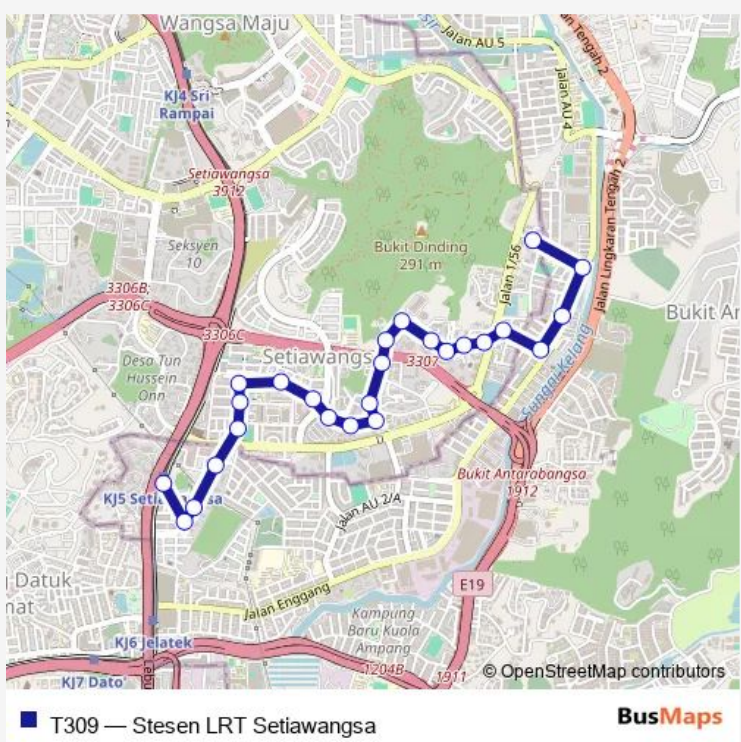

Bus T309 Stesen LRT Setiawangsa

[Go to website](#)

Direction
 Stesen LRT Setiawangsa, Jalan Jelatek — AU3 Jentayu, Menara Jentayu, Jalan 3/56
 25 stops
[Open route schedule](#)

- Stesen LRT Setiawangsa, Jalan Jelatek
- Restoran Tomyam, Jalan AU 1A/1
- Padang Permainan, Jalan Au1a/1
- Kedai Buku Majestik, Jalan Au1a/1
- Padang Bola (opp.), Jalan Setiawangsa 1
- Kedai Perabot, Jalan Setiawangsa 1
- Rumah Panjang, Jalan Setiawangsa 1
- Apartment Intan, Persiaran Setiawangsa
- Tadika, Persiaran Setiawangsa
- Apartment Sri Ayu (opp.), Jalan 14/55a
- Tadika (1), Jalan 14/55a
- Surau As Syakirin, Jalan 30/56
- Kelompok Bambu, Jalan 27/56
- Kelompok Cempaka 54, Jalan 27/56
- Kelompok Kenanga (opp.), Jalan 19/56
- Kelompok Serunding Malam (opp.), Jalan 19/56
- Kelompok Jerijit C, Jalan 15/56
- Kelompok Jerijit A, Jalan 15/56
- Kelompok Teratai, Jalan 15/56
- Rumah Teres 2 Tingkat, Jalan 10/56
- Kedai Goreng Pisang, Jalan AU3/12

Route schedule
 Stesen LRT Setiawangsa, Jalan Jelatek — AU3 Jentayu, Menara Jentayu, Jalan 3/56

Monday	06:00
Tuesday	06:00
Wednesday	06:00
Thursday	06:00
Friday	06:00
Saturday	06:00
Sunday	06:00

Route info
 Direction: Stesen LRT Setiawangsa, Jalan Jelatek
 Stops: 25
 Trip Duration: 17 hour 0 min

Tuesday 06:00

Wednesday 06:00

Thursday 06:00

Friday 06:00

Saturday 06:00

Sunday 06:00

Route info

Direction: AU3 Jentayu, Menara Jentayu, Jalan 3/56

Stops: 10

Trip Duration: 17 hour 0 min

T309 Bus time schedules and route maps are available in an offline PDF at busmaps.com. Use the busmaps.com website to see live bus times, train schedule or subway schedule, and step-by-step directions for all public transit in Kuala Lumpur