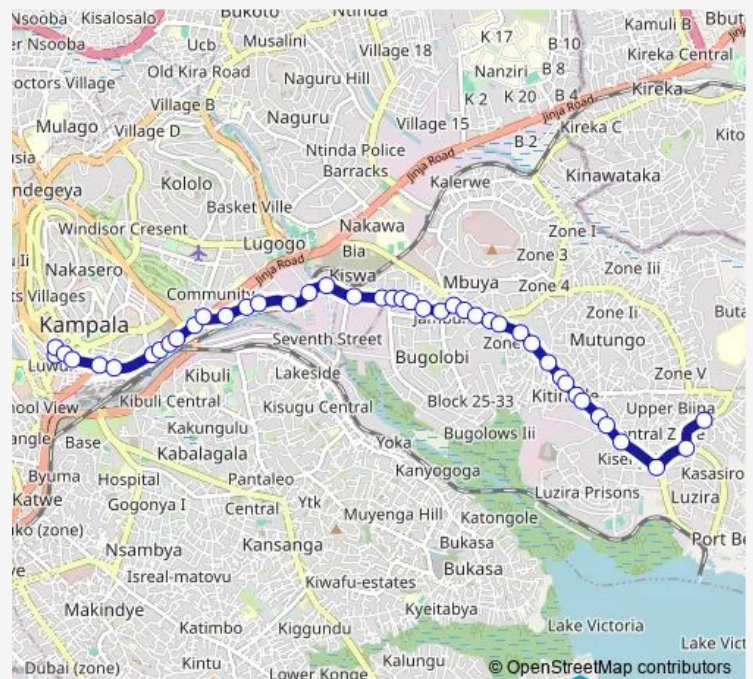

Wednesday 06:30-19:00

Thursday 06:30-19:00

Friday 06:30-19:00

Saturday 06:30-19:00

Sunday 06:30-19:00

Route info

Direction: Pioneer Mall

Stops: 43

Trip Duration: 1 hour 2 min

KA138 — City Square-Kirombe Taxi Stage

Jazz Supermarket

Kings Village Restaurant

Krishna Mall

Bugolobi Market

Bugolobi Junction

Portbell Rd - Solent Ave Jct