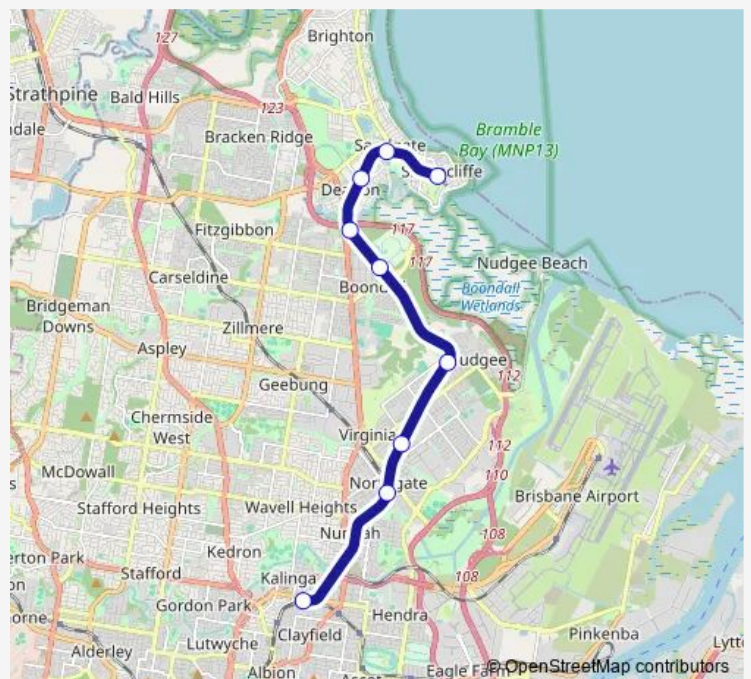

Petrie station, platform 2

Dakabin station, platform 2

Narangba station, platform 3

Burpengary station, platform 2

Morayfield station, platform 2

Caboolture station, platform 1

Route schedule

Northgate station, platform 3 — Caboolture station, platform 1

Monday 06:51-23:21

Tuesday 06:51-23:21

Wednesday 06:51-23:21

Thursday 06:51-23:21

Friday —

Saturday —

Sunday —

Route info

Direction: Northgate station, platform 3

Stops: 8

Trip Duration: 0 hour 37 min

SHCA — Shorncliffe line - Caboolture line

## Direction

Northgate station, platform 2 — Caboolture station, platform 1

8 stops

[Open route schedule](#)

Northgate station, platform 2

Geebung station, platform 3

Petrie station, platform 2

Dakabin station, platform 2