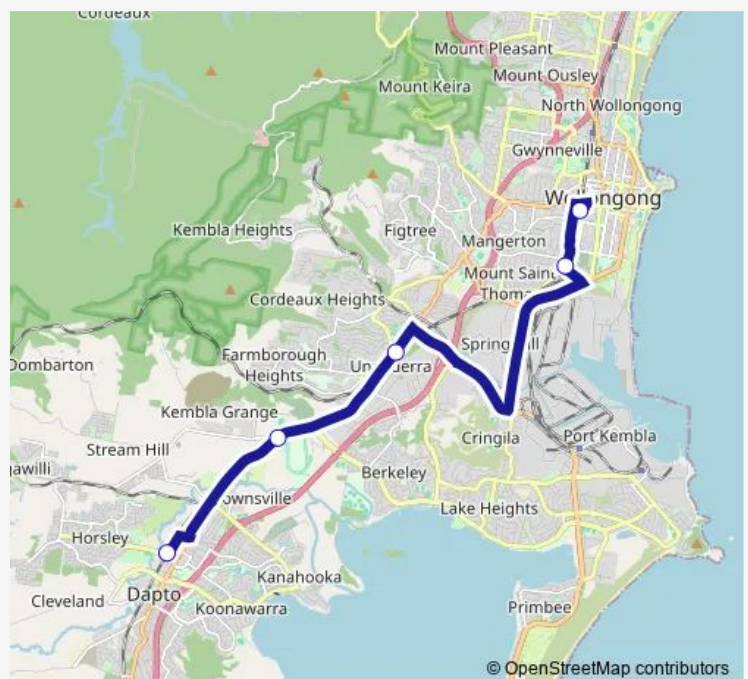

Rail Replacement Bus Service 26sc Dapto, then all stations to Wollongong

[Go to website](#)

Direction

Dapto Station, Station St — Wollongong Station, Station St

5 stops

[Open route schedule](#)

Dapto Station, Station St

Princes Hwy Opp Kembla Grange Station

Princes Hwy Opp Unanderra Station

Gladstone Av Opp Coniston Station

Wollongong Station, Station St

Route schedule

Dapto Station, Station St — Wollongong Station, Station St

Monday	—
Tuesday	—
Wednesday	—
Thursday	—
Friday	—
Saturday	23:56-01:19 ⁺¹
Sunday	23:56-01:19 ⁺¹

Route info

Direction: Dapto Station, Station St

Stops: 5

Trip Duration: 0 hour 22 min

26sc — Dapto, then all stations to Wollongong

Dapto Station, Station St

Route schedule

Wollongong Station, Station St — Dapto Station, Station St

Monday	—
Tuesday	—
Wednesday	—
Thursday	—
Friday	—
Saturday	03:00-05:30
Sunday	03:00-05:30

Route info

Direction: Wollongong Station, Station St