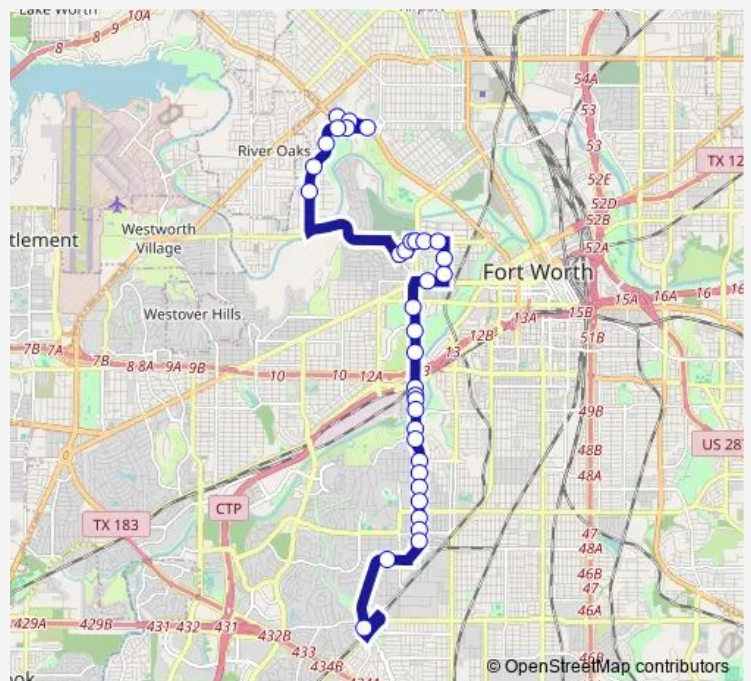

University & Rock Springs

Route schedule

Jacksboro HWY & Ephriham - Belle — Trail Lake & Granbury

Monday	05:36-21:36
Tuesday	05:36-21:36
Wednesday	05:36-21:36
Thursday	05:36-21:36
Friday	05:36-21:36
Saturday	06:36-21:36
Sunday	06:36-20:36

Route info

Direction: Jacksboro HWY & Ephriham - Belle

Stops: 36

Trip Duration: 0 hour 54 min

053 — University

University & Rosedale

University & Old University

University & University Park

Route schedule

Trail Lake & Granbury — Jacksboro HWY & Ephriham - Belle

Monday 06:30-21:30

Tuesday 06:30-21:30

Wednesday 06:30-21:30

Thursday 06:30-21:30

Friday 06:30-21:30

Saturday 07:30-21:30

Sunday 07:30-20:30

Route info

Direction: Trail Lake & Granbury

Stops: 31

Trip Duration: 1 hour 6 min

Bailey & Sondra

Isbell & Poinsetta

Isbell & Inez