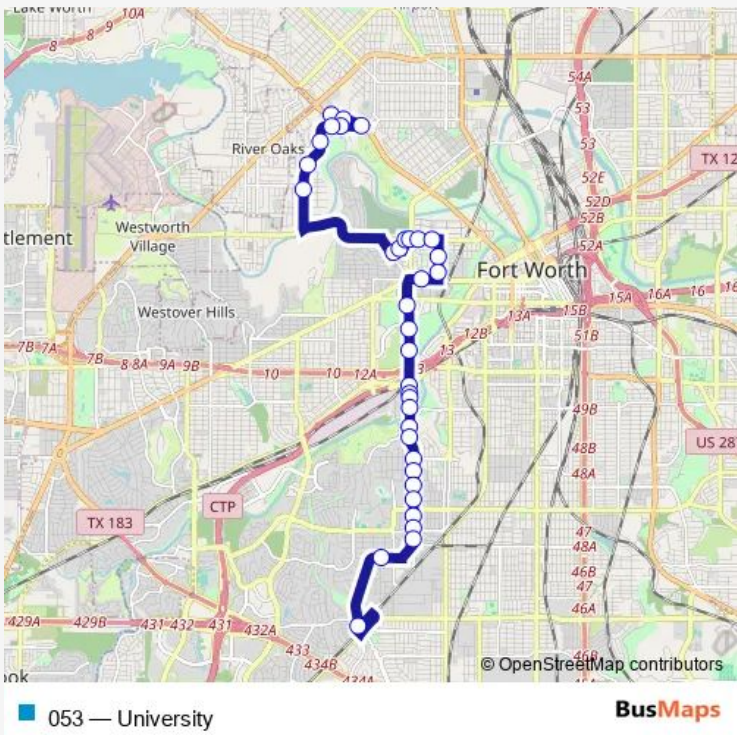

[Go to website](#)

Direction
 Trail Lake & Granbury — Jacksboro HWY & Ephriham - Belle

32 stops

[Open route schedule](#)

- Trail Lake & Granbury
- South Hills & Carolyn
- South Hills & Winston
- University & Bluebonnet
- University & Benbrook
- University & Berry
- University & Bowie - Princeton
- University & Mc Pherson
- University & Park Hill
- University & Log Cabin
- University & Colonial - Riverfront
- University & Riverfront - Collinsworth
- University & Old University
- University & Rosedale
- University & Trinity Park
- University & Botanic Gardens
- University & Crestline
- University & Lancaster
- 7th & Currie - Foch
- Carroll & 5th
- Carroll & Mercedes

Route schedule
 Trail Lake & Granbury — Jacksboro HWY & Ephriham - Belle

Monday	06:30-21:30
Tuesday	06:30-21:30
Wednesday	06:30-21:30
Thursday	06:30-21:30
Friday	06:30-21:30
Saturday	07:30-21:30
Sunday	07:30-20:30

Route info

Direction: Trail Lake & Granbury

Stops: 32

Trip Duration: 1 hour 6 min

White Settlement & Foch

White Settlement & Wimberly

Sondra & Blanch

Bailey & Sondra

Thursday 05:36-21:36

Friday 05:36-21:36

Saturday 06:36-21:36

Sunday 06:36-20:36

Route info

Direction: Jacksboro HWY & Ephriham - Belle

Stops: 35

Trip Duration: 0 hour 54 min