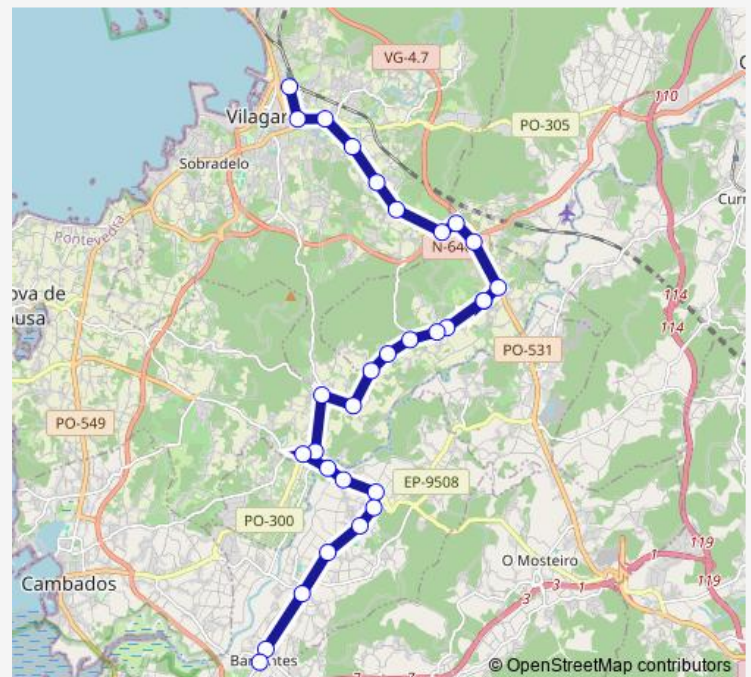

### Route schedule

Vilagarcía-Estación Bus — Barrantes

Monday 12:40

Tuesday 12:40

Wednesday 12:40

Thursday 12:40

Friday 12:40

Saturday —

### Route info

Direction: Vilagarcía-Estación Bus

Stops: 30

Trip Duration: 0 hour 30 min

053 — Vilagarcia-Ponte Arnelas-Barrantes

Ponte Arnelas

Leiro

C. Iglesia (Leiro)

## Route info

Direction: Barrantes

Stops: 30

Trip Duration: 0 hour 30 min

Sentin

Cementerio

Carolinas

San Roque