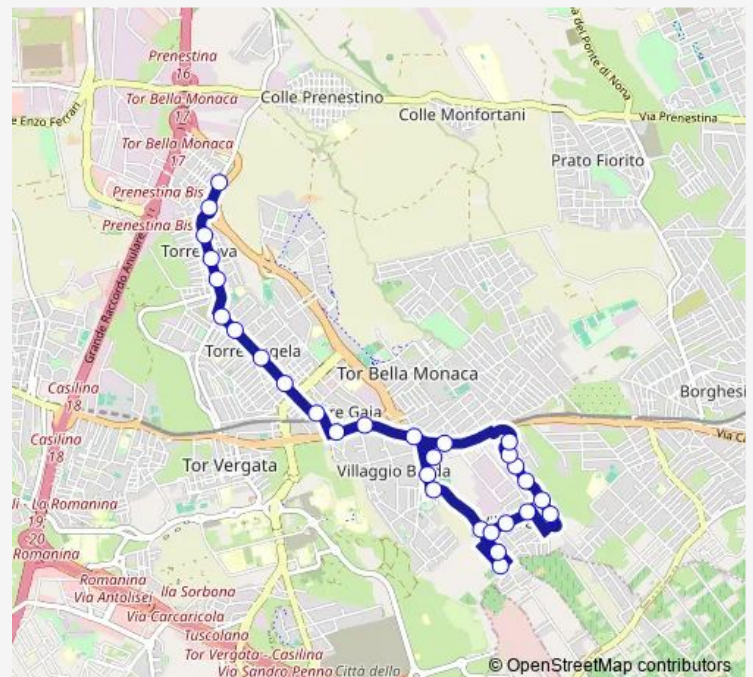

DEGAS/BRAQUE

Route schedule

TORRENOVA/BITONTO — MARELLI/NECCHI

Monday	05:10-00:15 ⁺¹
Tuesday	05:10-00:15 ⁺¹
Wednesday	05:10-00:15 ⁺¹
Thursday	05:10-00:15 ⁺¹
Friday	05:10-00:15 ⁺¹
Saturday	05:10-00:15 ⁺¹
Sunday	05:10-00:15 ⁺¹

Route info

Direction: TORRENOVA/BITONTO

Stops: 31

Trip Duration: 0 hour 32 min

DEGAS/MATISSE

DEGAS/MONET

DEL CAPO G./DUE TORRI

DEL CAPO G./CAMPI SALENTINA

29 stops

[Open route schedule](#)

MARELLI/NECCHI

PIAGGIO

SARTIRANA

TORRACCIO/GAGLIANO DEL CAPO

CASTRI DI LECCE

TORRACCIO/NOCIGLIA

Route info

Direction: MARELLI/NECCHI

Stops: 29

Trip Duration: 0 hour 29 min

Torrenova/Naiadi

Torrenova/Giuturna

Torrenova/Squinzano

TORRENOVA/BITONTO