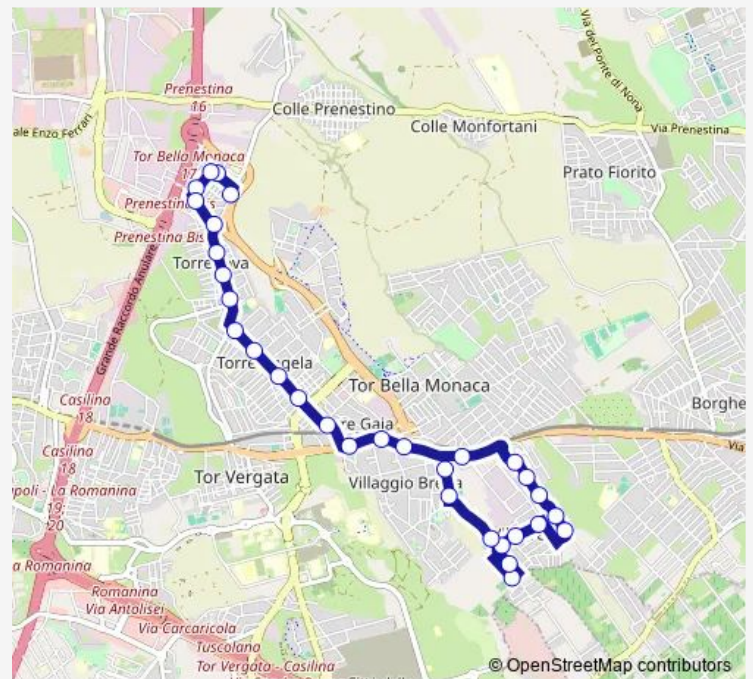

Degas/Braque

Route schedule

Torrenova/Bitonto — Marelli/Necchi

Monday	05:10-00:15 ⁺¹
Tuesday	05:10-00:15 ⁺¹
Wednesday	05:10-00:15 ⁺¹
Thursday	05:10-00:15 ⁺¹
Friday	05:10-00:15 ⁺¹
Saturday	05:10-00:15 ⁺¹
Sunday	05:10-00:15 ⁺¹

Route info

Direction: Torrenova/Bitonto

Stops: 31

Trip Duration: 0 hour 26 min

Degas/Matisse

Degas/Monet

DEL Capo G./DUE Torri

DEL Capo G./Campi Salentina

DEL Capo G./Acquaviva Delle Fonti

Castri DI Lecce

Torraccio/Nociglia

Torraccio/Gagliano DEL Capo

Marelli

Marelli/Necchi

Direction

Marelli/Necchi — Torrenova/Bitonto

Route info

Direction: Marelli/Necchi

Stops: 29

Trip Duration: 0 hour 27 min

Torrenova/Naiadi

Torrenova/Giuturna

Torrenova/Squinzano

Torrenova/Bitonto