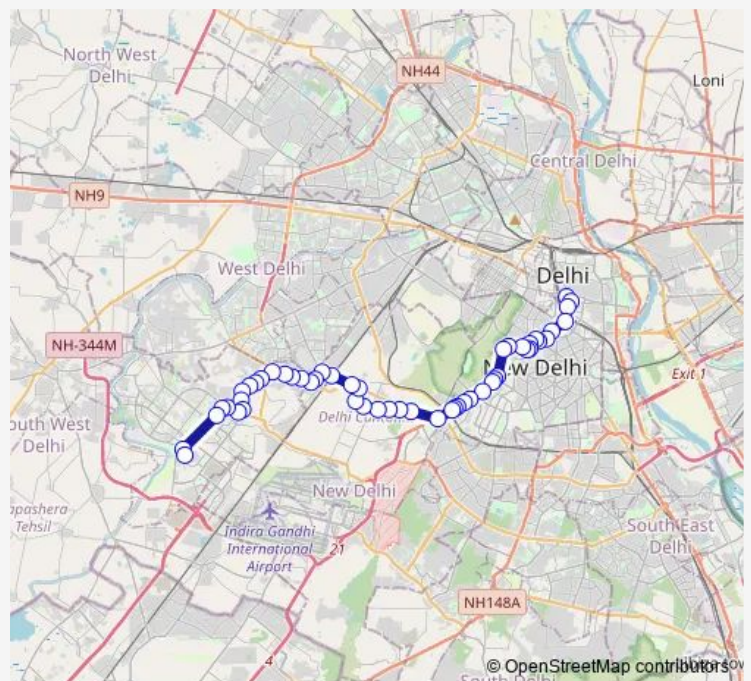

Railway Colony (Sardar Patel Marg)

Bapu Dham

ITC Maurya

Route schedule

New Delhi Railway Station Gate 2 — Dwarka Sec 19 Pocket B (T)

Monday 07:25-22:00

Tuesday 07:25-22:00

Wednesday 07:25-22:00

Thursday 07:25-22:00

Friday 07:25-22:00

Saturday 07:25-22:00

Sunday 07:25-22:00

Route info

Direction: New Delhi Railway Station Gate 2

Stops: 52

Trip Duration: 1 hour 38 min