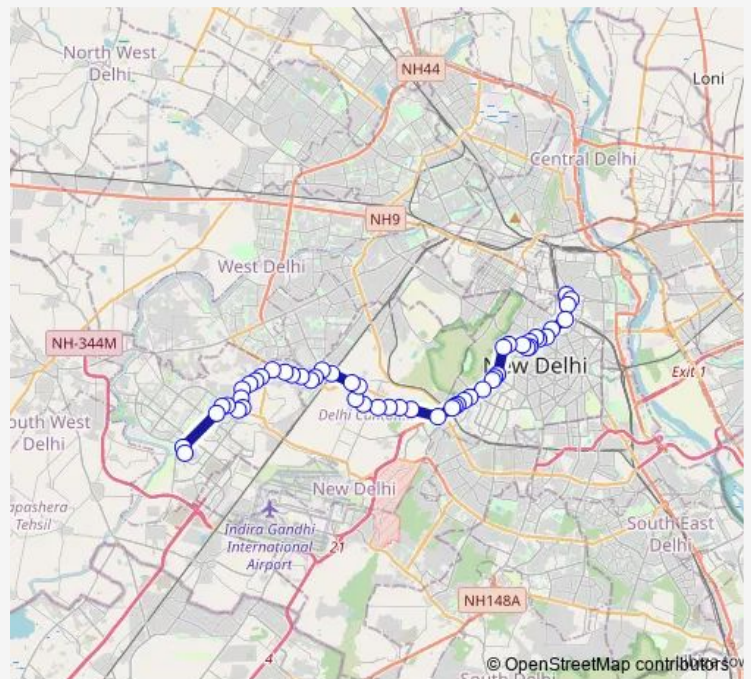

Railway Colony (Sardar Patel Marg)

Bapu Dham

ITC Maurya

Route schedule

New Delhi Railway Station Gate 2 — Dwarka Sec 19 Pocket B (T)

Monday 07:25-22:00

Tuesday 07:25-22:00

Wednesday 07:25-22:00

Thursday 07:25-22:00

Friday 07:25-22:00

Saturday 07:25-22:00

Sunday 07:25-22:00

Route info

Direction: New Delhi Railway Station Gate 2

Stops: 52

Trip Duration: 1 hour 38 min