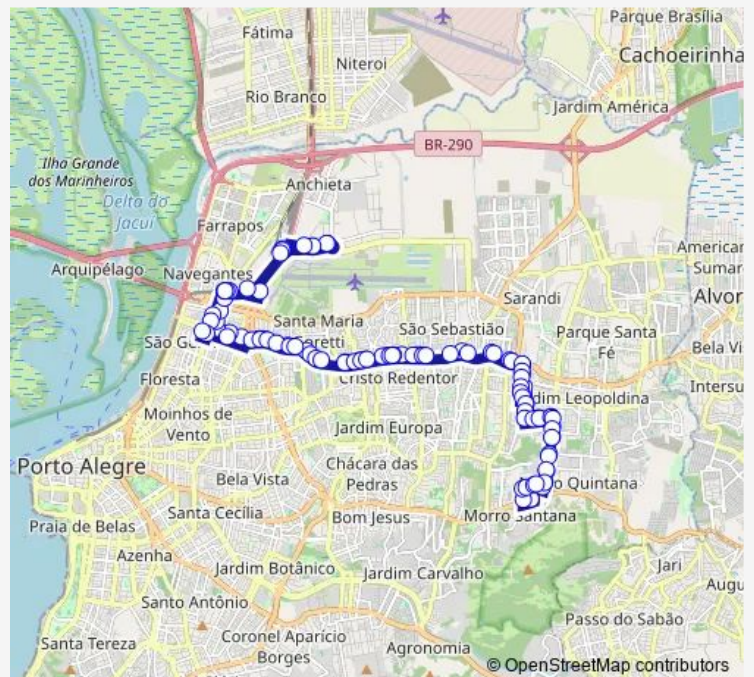

### Route schedule

Protasio Alves 8652 — Joao Dallegrave DF 275

Monday 06:10-22:20

Tuesday 06:10-22:20

Wednesday 06:10-22:20

Thursday 06:10-22:20

Friday 06:10-22:20

Saturday 06:36-18:36

### Route info

Direction: Protasio Alves 8652

Stops: 107

Trip Duration: 1 hour 20 min

B56 — Passo DAS Pedras / Aeroporto

Baltazar DE Oliveira Garcia S/N

Baltazar DE Oliveira Garcia S/N

Baltazar DE Oliveira Garcia S/N