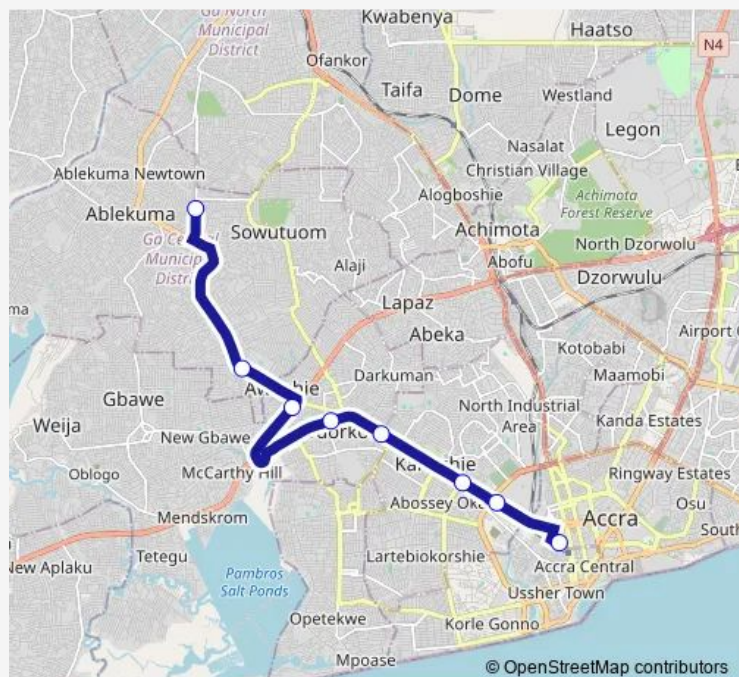

Bus 225b Fan Milk to Accra Cmb

[Go to website](#)

Direction

Terminal Fan Milk — Terminal Accra Cmb

8 stops

[Open route schedule](#)

Terminal Fan Milk

Awoshie Last Stop

Banyard 2

Odorkor 1

Darkuman Junction 225

Kaneshie Market Station

Obetsebi Roundabout 1

Terminal Accra Cmb

Route schedule

Terminal Fan Milk — Terminal Accra Cmb

Monday 11:54

Tuesday 11:54

Wednesday 11:54

Thursday 11:54

Friday 11:54

Saturday 11:54

Sunday 11:54

Route info

Direction: Terminal Fan Milk

Stops: 8

Trip Duration: 0 hour 56 min

■ 225b — Fan Milk to Accra Cmb

225b Bus time schedules and route maps are available in an offline PDF at busmaps.com. Use the busmaps.com website to see live bus times, train schedule or subway schedule, and step-by-step directions for all public transit in Accra