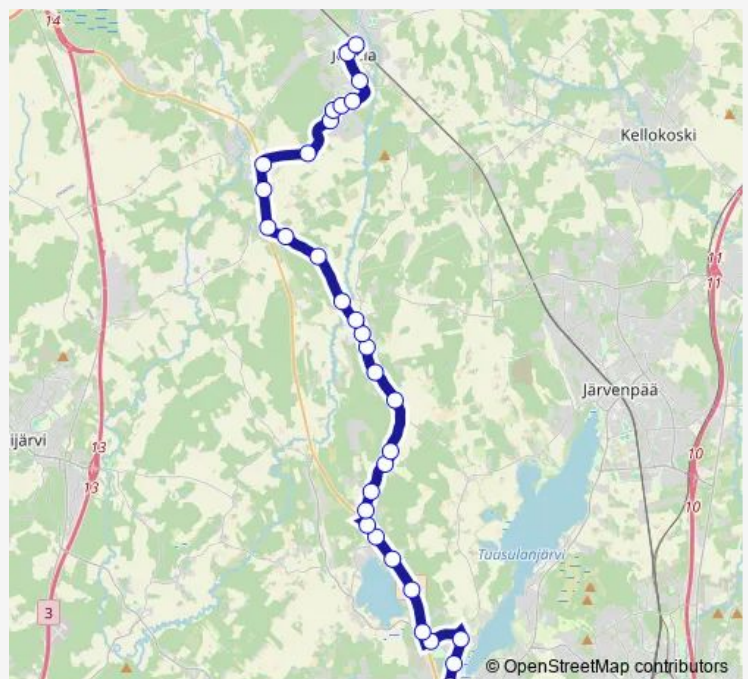

## Route schedule

Hyrylä — Jokelan asema

Monday	10:03
Tuesday	10:03
Wednesday	10:03
Thursday	10:03
Friday	10:03
Saturday	—
Sunday	—

## Route info

Direction: Hyrylä

Stops: 34

Trip Duration: 0 hour 29 min

■ 965K — Hyrylä-Jäniksenlinna-Perttu-Jokela

**BusMaps**

Solbackantie

Korpimäentie