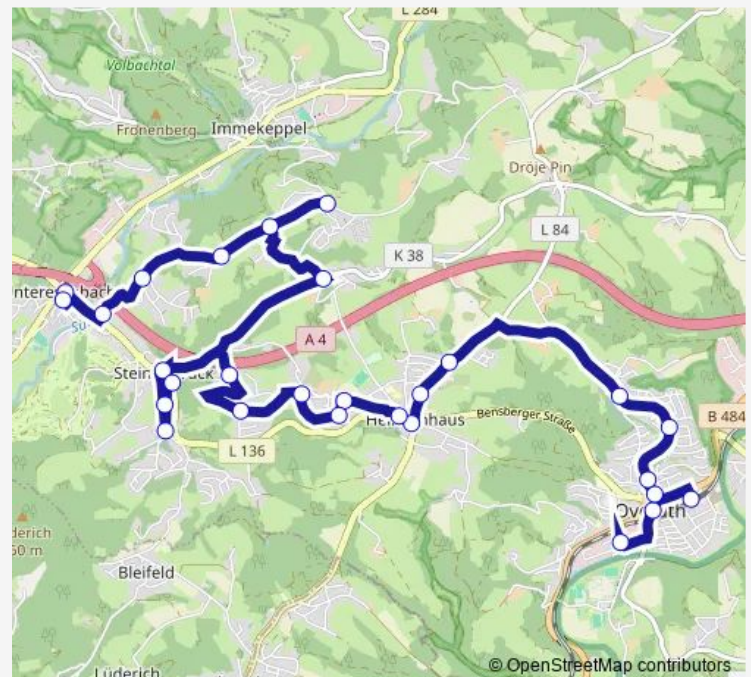

Saturday —

Sunday —

Route info

Direction: Overath Hit-Markt

Stops: 28

Trip Duration: 0 hour 38 min

Overath Großhurden

Overath Klein-Hurden

Overath Müllenholz

Overath Neichen

Overath Altenbrück/Klefhaus

Overath Untereschbach

Overath Hit Markt

Direction

Overath Marialinden Altenheim — Overath Hit-Markt

8 stops

Stops: 8

Trip Duration: 0 hour 9 min

Direction

Overath Hit Markt — Overath Hit-Markt

27 stops

[Open route schedule](#)

Overath Hit Markt

Overath Altenbrück/Klefhäus

Route info

Direction: Overath Hit Markt

Stops: 27

Trip Duration: 0 hour 35 min

Overath Steinhof

Overath Hit-Markt

Direction

Overath Bf — Overath Marialinden Altenheim