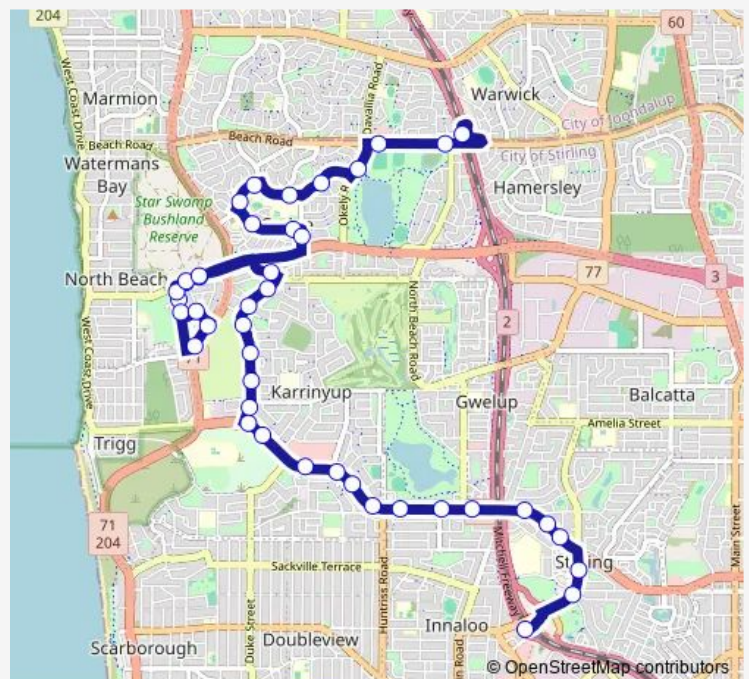

Osmaston Rd Before Ballindon Cr

Okely Rd After Osmaston Rd

Beach Rd After Davallia Rd

Route schedule

Elliott Rd St Marys School — Warwick Stn Stand 1

Monday 15:45

Tuesday 15:45

Wednesday 15:45

Thursday 15:45

Friday 15:45

Saturday —

Sunday —

Route info

Direction: Elliott Rd St Marys School

Stops: 23

Trip Duration: 0 hour 31 min

Beach Rd After Sycamore Dr

Warwick Stn Stand 1

Direction

Stirling Stn Stand 7 — Warwick Stn Stand 1

41 stops

[Open route schedule](#)

Stirling Stn Stand 7

Cedric St Before George St

Direction

Warwick Stn Stand 4 — Stirling Stn Stand 7

43 stops

[Open route schedule](#)

Warwick Stn Stand 4

Beach Rd After Duffy Rd

Beach Rd Before Okely Rd

Okely Rd Before Osmaston Rd