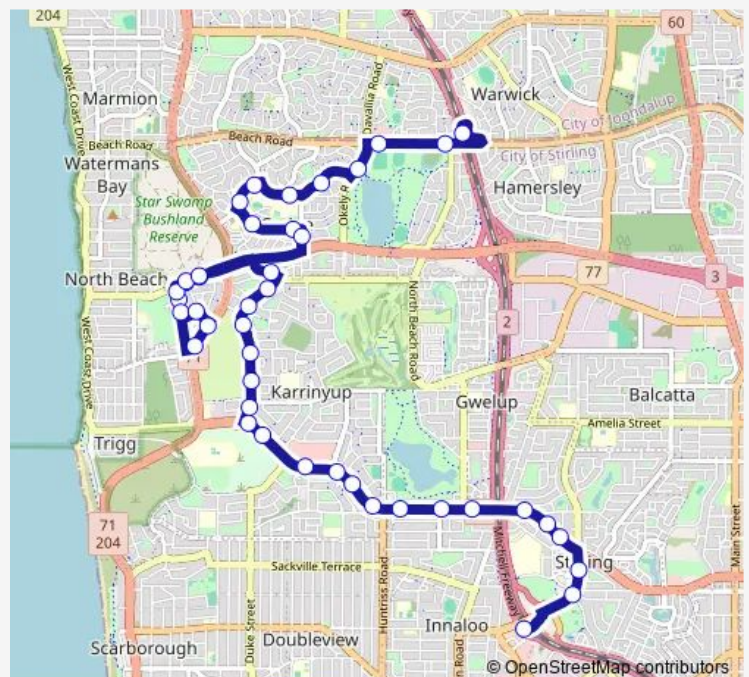

Osmaston Rd Before Ballindon Cr

Okely Rd After Osmaston Rd

Beach Rd After Davallia Rd

Route schedule

Elliott Rd St Marys School — Warwick Stn Stand 1

Monday 15:45

Tuesday 15:45

Wednesday 15:45

Thursday 15:45

Friday 15:45

Saturday —

Sunday —

Route info

Direction: Elliott Rd St Marys School

Stops: 23

Trip Duration: 0 hour 31 min

Beach Rd After Sycamore Dr

Warwick Stn Stand 1

Direction

Stirling Stn Stand 7 — Warwick Stn Stand 1

41 stops

[Open route schedule](#)

Stirling Stn Stand 7

Cedric St Before George St

Friday 06:09-23:30

Saturday 07:05-00:01⁺¹

Sunday 08:05-20:01

Route info

Direction: Stirling Stn Stand 7

Stops: 41

Trip Duration: 0 hour 36 min

Edgefield Wy After Sedgford Rd