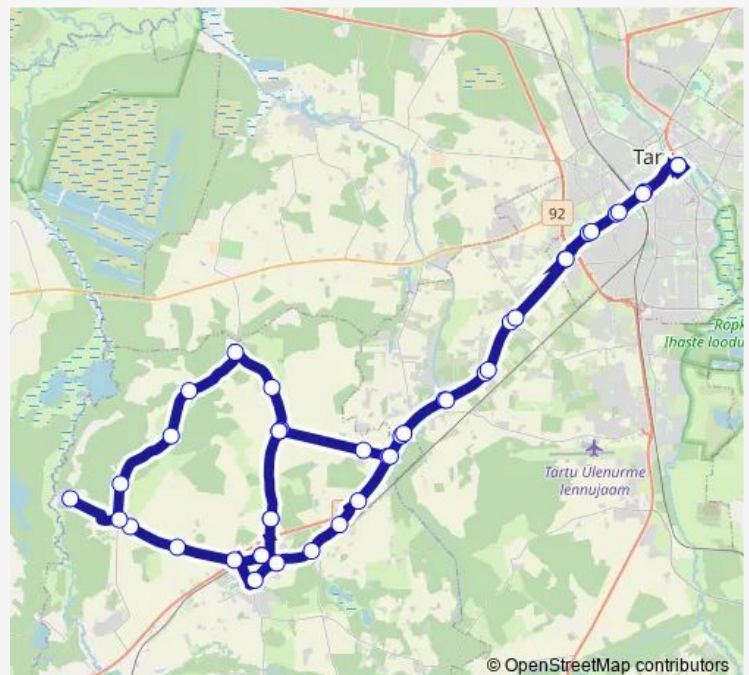

Thursday 18:00

Friday 18:00

Saturday —

Sunday —

Route info

Direction: Tartu bussijaam

Stops: 43

Trip Duration: 1 hour 30 min