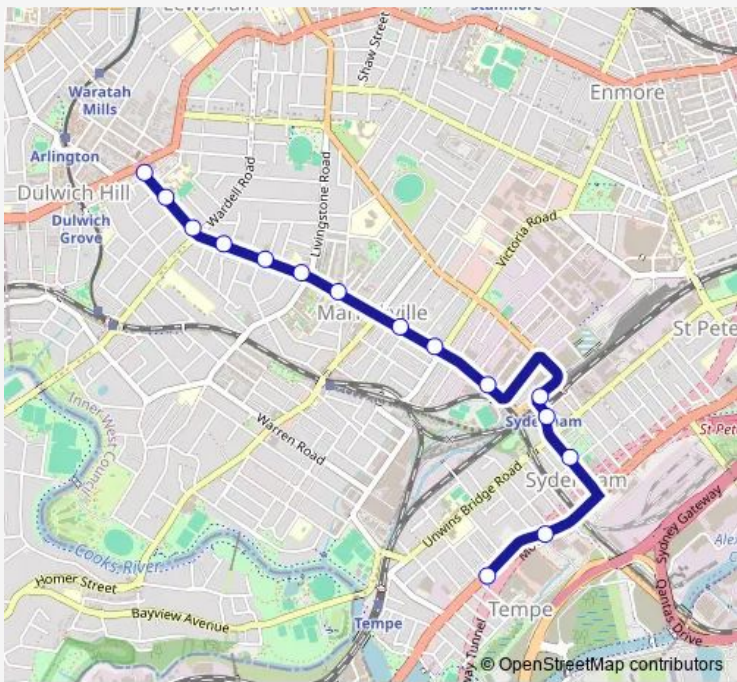

**Bus 425 Dulwich Hill to Tempe**

[Go to website](#)

**Direction**  
 Dulwich Hill Shops, Marrickville Rd — Princes Hwy Before Smith St

15 stops

[Open route schedule](#)

- Dulwich Hill Shops, Marrickville Rd
- Marrickville Rd At Fairfowl St
- Marrickville Rd Before Wardell Rd
- Marrickville Rd At Woodcourt St
- Marrickville Rd At Harrison St
- Marrickville Rd Before Livingstone Rd
- Marrickville Town Hall, Marrickville Rd
- Marrickville Rd At Garners Av
- Marrickville Rd At Victoria Rd
- Marrickville Rd At Barclay St
- Sydenham Station, Railway Pde, Stand B
- Gleeson Av At Burrows Av
- Sydenham Green, Railway Rd
- Ikea Tempe, Princes Hwy
- Princes Hwy Before Smith St

**Route schedule**  
 Dulwich Hill Shops, Marrickville Rd — Princes Hwy Before Smith St

Monday	06:18-18:00
Tuesday	06:18-18:00
Wednesday	06:18-18:00
Thursday	06:18-18:00
Friday	06:18-18:00
Saturday	07:50-16:50
Sunday	—

**Route info**  
 Direction: Dulwich Hill Shops, Marrickville Rd  
 Stops: 15  
 Trip Duration: 0 hour 20 min

## Route schedule

Princes Hwy Opp Fanning St — Dulwich Hill Shops, Marrickville Rd

Monday 06:00-18:00

Tuesday 06:00-18:00

Wednesday 06:00-18:00

Thursday 06:00-18:00

Friday 06:00-18:00

Saturday 07:29-16:29