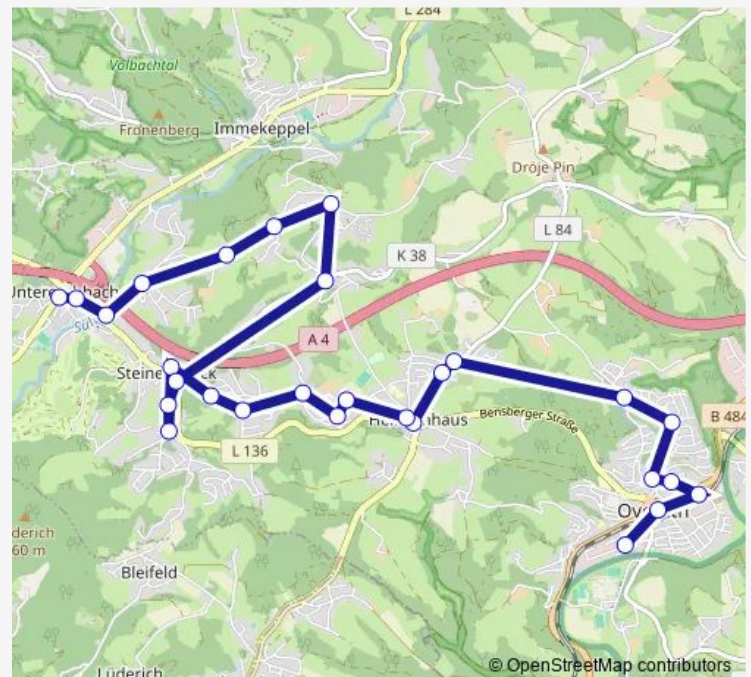

Friday 08:46-16:12

Saturday —

Sunday —

Route info

Direction: Overath HIT-Markt

Stops: 28

Trip Duration: 0 hour 41 min

Overath Hurden Großhurden

Overath Hurden Klein-Hurden

Overath Steinenbrück Müllenholz

Overath Neichen

Overath Steinenbrück Altenbrück/Klefhaus

Overath Untereschbach

Overath Untereschbach HIT Markt

Direction

Overath HIT-Markt — Overath HIT-Markt

6 stops

[Open route schedule](#)

Overath HIT-Markt

Overath Bf

Overath Probstbalken

Overath Vilkerath Kreuzhäuschen

Overath Steinhof / Bf

Overath HIT-Markt

Direction

Overath Untereschbach HIT Markt — Overath HIT-Markt

27 stops

[Open route schedule](#)

Overath Untereschbach HIT Markt

Overath Steinenbrück Altenbrück/Klefhäus

Overath Neichen

Overath Steinenbrück Müllenholz