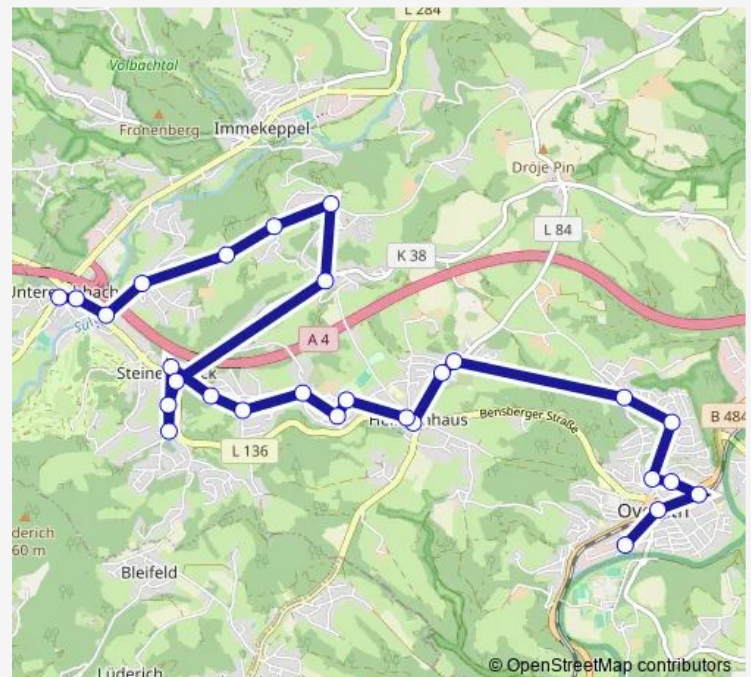

Friday 08:46-16:12

Saturday —

Sunday —

Route info

Direction: Overath HIT-Markt

Stops: 28

Trip Duration: 0 hour 41 min

Overath Hurden Großhurden

Overath Hurden Klein-Hurden

Overath Steinenbrück Müllenholz

Overath Neichen

Overath Steinenbrück Altenbrück/Klefhaus

Overath Untereschbach

Overath Untereschbach HIT Markt

Direction

Overath HIT-Markt — Overath HIT-Markt

6 stops

[Open route schedule](#)

Overath HIT-Markt

Overath Bf

Overath Probstbalken

Overath Vilkerath Kreuzhäuschen

Overath Steinhof / Bf

Overath HIT-Markt

Direction

Overath Untereschbach HIT Markt — Overath HIT-Markt

27 stops

[Open route schedule](#)

Overath Untereschbach HIT Markt

Overath Steinenbrück Altenbrück/Klefhäus

Overath Neichen

Overath Steinenbrück Müllenholz