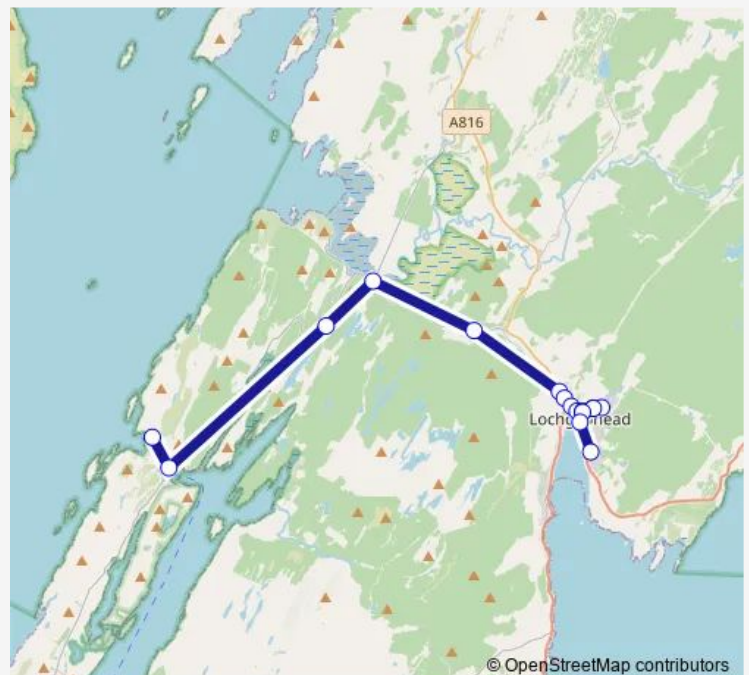

Friday 15:40

Saturday —

Sunday —

Route info

Direction: Joint Campus

Stops: 12

Trip Duration: 0 hour 38 min

Direction

Lochnell Street — Carsaig House Road End

14 stops

[Open route schedule](#)

Lochnell Street

Mid Argyll Hospital

Co-op

Fernoch Drive

Council Yard