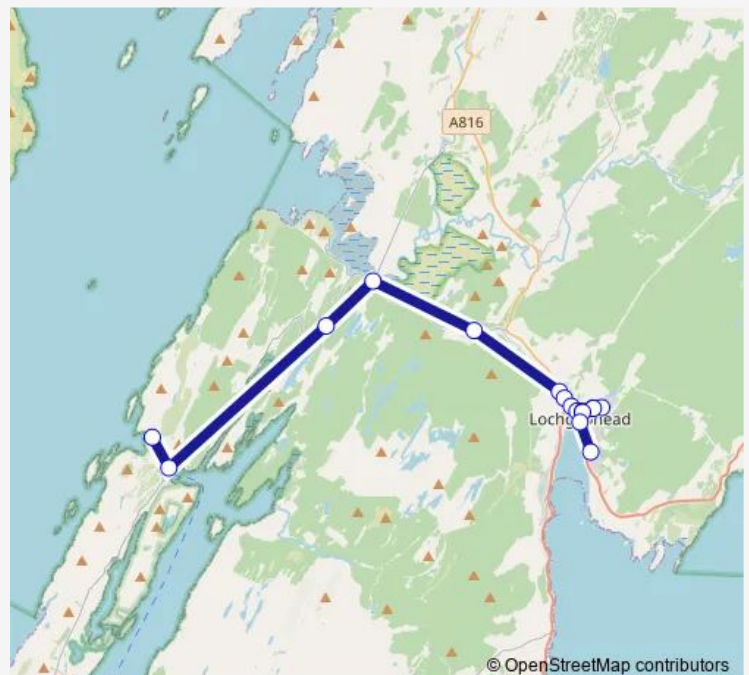

### Route schedule

Joint Campus — Carsaig House Road End

Monday 15:40

Tuesday 15:40

Wednesday 15:40

Thursday 15:40

Friday 15:40

Saturday —

### Route info

Direction: Joint Campus

Stops: 12

Trip Duration: 0 hour 38 min