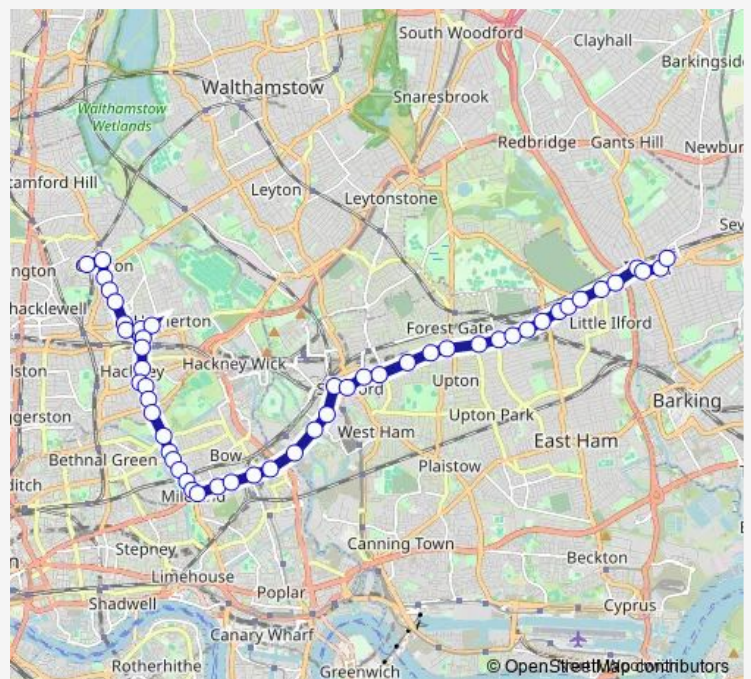

Wednesday 00:10-23:54

Thursday 00:10-23:54

Friday 00:10-23:54

Saturday 00:10-23:54

Sunday 00:10-23:54

Route info

Direction: Nightingale Road (E5)

Stops: 52

Trip Duration: 1 hour 31 min

Lichfield Road

Mile End Station / Bow Road

Mile End

Coborn Road

Bow Road Station

Bow Church Station

Bow Church

Marshgate Lane

Warton Road

Stratford H St/Carpenters Road

Stratford Bus Station

Stratford Centre

Litchfield Avenue

Water Lane / University Of East London

Atherton Leisure Centre