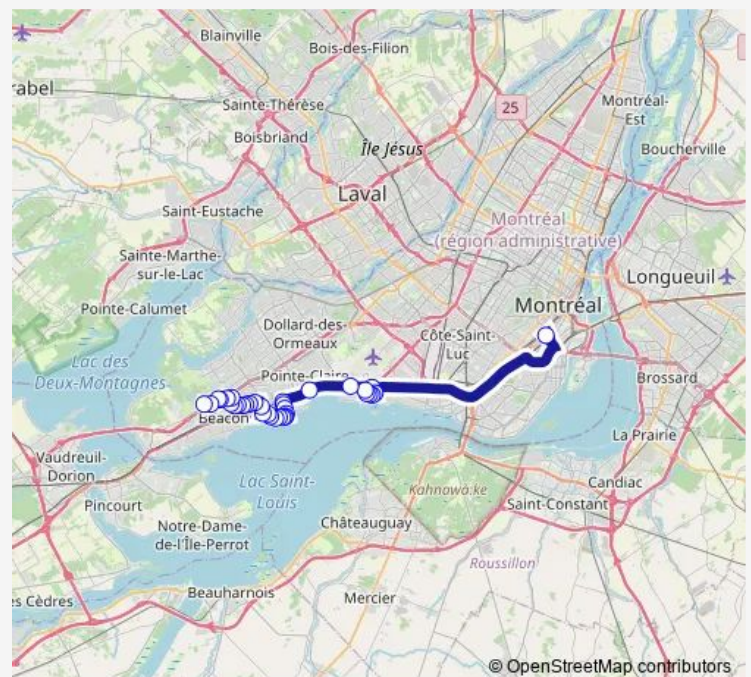

Sherbrooke / Castle

Gare Beaconsfield

Saint-Charles / Prairie

Beaconsfield / Claude

Beaconsfield / Hyde Park

Beaconsfield / Lakeshore

Bord-du-Lac / Pointe-Claire

Bord-du-Lac / Saint-Jean-Baptiste

Bord-du-Lac / Sainte-Anne

Lanthier / Cartier

Cartier / No 117

Route schedule

de l'Anse-à-l'Orme / Timberlea-Trail — Station Lionel-Groulx

Monday	05:40-11:58
Tuesday	05:40-11:58
Wednesday	05:40-11:58
Thursday	05:40-11:58
Friday	05:40-11:58
Saturday	—
Sunday	—

Route info

Direction: de l'Anse-à-l'Orme / Timberlea-Trail

Stops: 33

Trip Duration: 1 hour 2 min

425 — Express Anse-à-l'Orme

Cartier / de Val-Soleil

Cartier / Autoroute 20

Gare Pointe-Claire

Carson / Les Jardins Dorval

Carson / Lepage

Carson / Roy

Fénelon / Dumont

Gare Pine Beach

Gare Pointe-Claire

Cartier / Salisbury

Cartier / de Val-Soleil