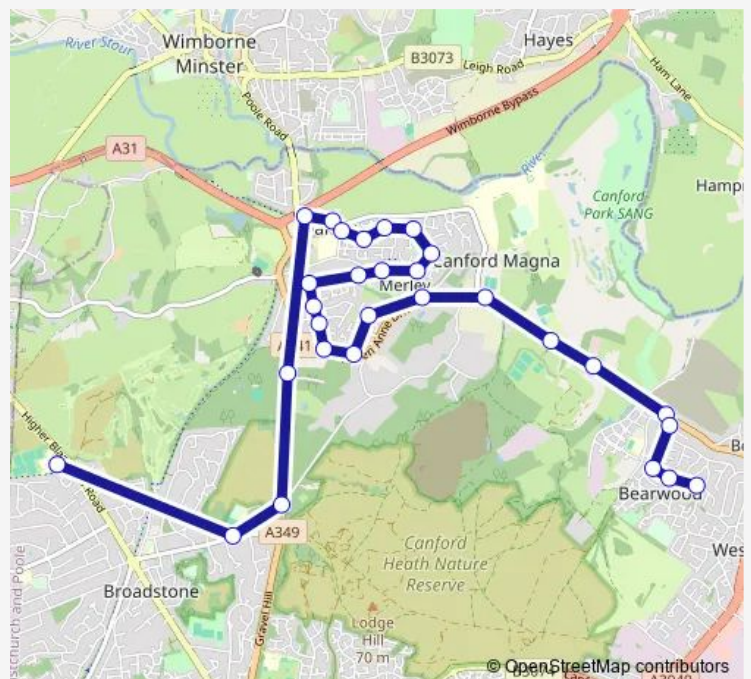

Bus 425 Wallisdown - Merley - Corfe Hills and Broadstone Middle Schools

[Go to website](#)

Direction

Tesco — Broadstone Middle School

53 stops

[Open route schedule](#)

- Tesco
- Astbury Avenue
- Scott Road
- Benbow Crescent
- Discovery Court
- Mountbatten Roundabout
- Francis Avenue
- Paddington Grove
- High Howe Close
- High Howe Gardens
- Meadow View Road
- Fitzwilliam Close
- King Richard Drive
- Co-op Store
- King John Avenue
- Viscounts Walk
- Whealers Lane
- Canford Vale
- Canford Park Arena
- Canford Business Park
- Hamworthy Club

Route schedule

Tesco — Broadstone Middle School

Monday	07:17
Tuesday	07:17
Wednesday	07:17
Thursday	07:17
Friday	07:17
Saturday	—
Sunday	—

Route info

Direction: Tesco

Stops: 53

Trip Duration: 1 hour 18 min

425 — Wallisdown - Merley - Corfe Hills and Broadstone Middle Schools **BusMaps**

Canford Magna Road

Selkirk Close

Huntingdon Drive

De Montfort Road

Mimosa Avenue

Rempstone Road

Queen Anne Drive

Montacute Way

Stops: 29

Trip Duration: 0 hour 31 min

Wheelers Lane

Viscount Walk

King John Avenue

Co-op Store

425 Bus time schedules and route maps are available in an offline PDF at busmaps.com. Use the busmaps.com website to see live bus times, train schedule or subway schedule, and step-by-step directions for all public transit in Bournemouth