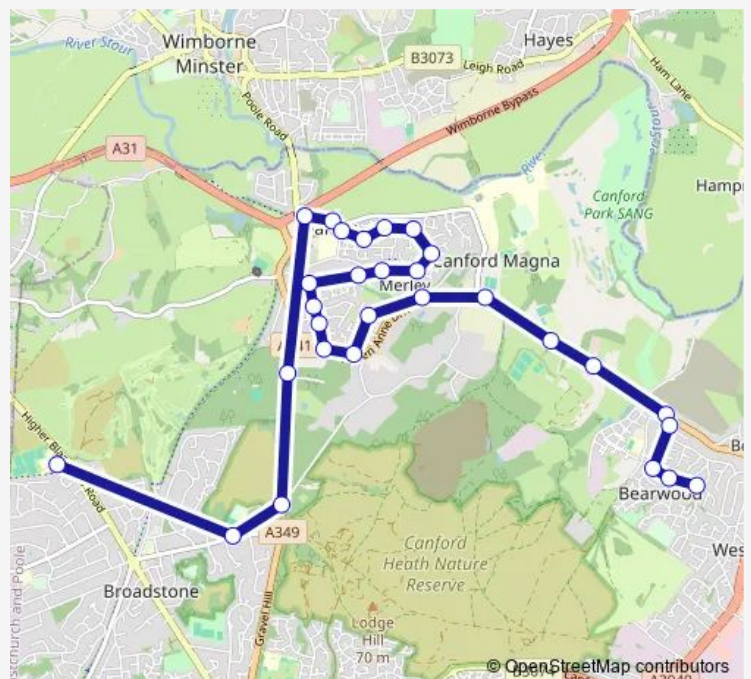

### Direction

Tesco — Broadstone Middle School

53 stops

[Open route schedule](#)

- Tesco
- Astbury Avenue
- Scott Road
- Benbow Crescent
- Discovery Court
- Mountbatten Roundabout
- Francis Avenue
- Paddington Grove
- High Howe Close
- High Howe Gardens
- Meadow View Road
- Fitzwilliam Close
- King Richard Drive
- Co-op Store
- King John Avenue
- Viscounts Walk
- Whealers Lane
- Canford Vale
- Canford Park Arena
- Canford Business Park
- Hamworthy Club

### Route info

Direction: Tesco

Stops: 53

Trip Duration: 1 hour 9 min

425 — Wallisdown - Merley - Corfe Hills and Broadstone Middle Schools **BusMaps**

Canford Magna Road

Selkirk Close

Huntingdon Drive