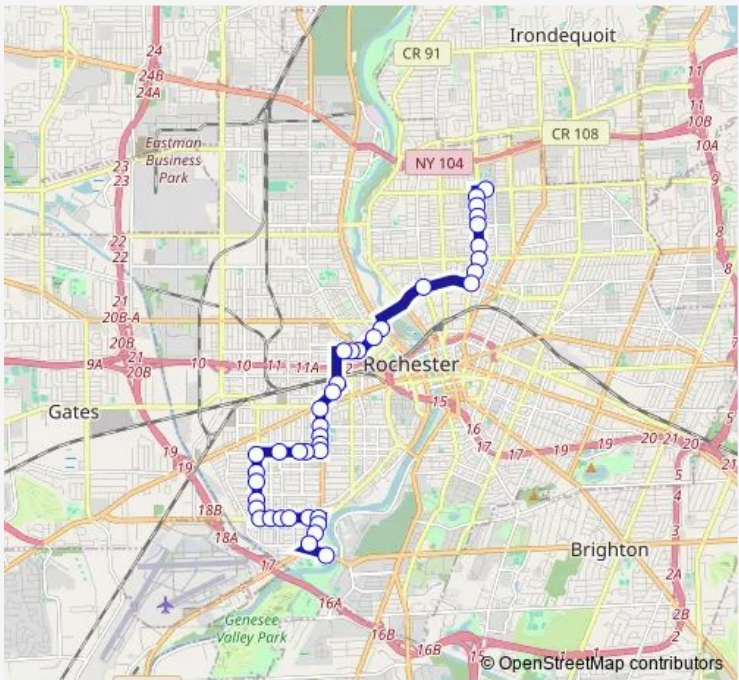

Bus 425 19th Ward SE/Norton

[Go to website](#)

Direction
 Franklin High School — Elmwood Loop
 40 stops
[Open route schedule](#)

- Franklin High School
- Hudson & Peckham
- Hudson & Weaver
- Hudson & Fairbanks
- Hudson & Avenue D
- Hudson & Bernard
- Hudson & Clifford
- Hudson & Vose
- Hudson & Upper Falls
- Clinton & Upper Falls
- State & Jay
- Jay & Verona
- Broad & Jay
- Jay & Grape
- Jay & Walnut
- Saxton & Brown
- Brown & Hertel
- Genesee & Main
- Genesee & Kirkland
- Genesee & Superior
- Genesee & Frost

Route schedule
 Franklin High School — Elmwood Loop

Monday	14:40
Tuesday	14:40
Wednesday	14:40
Thursday	14:40
Friday	11:10-14:40
Saturday	—
Sunday	—

Route info
 Direction: Franklin High School
 Stops: 40
 Trip Duration: 0 hour 30 min

425 — 19th Ward SE/Norton BusMaps

Genesee & Arnett

Arnett & Kenwood

Arnett & Wellington

Arnett & Woodbine

Thurston & Arnett

Thurston & Ravenwood

Thurston & Lehigh

Saturday —

Sunday —

Route info

Direction: Elmwood Loop

Stops: 41

Trip Duration: 0 hour 30 min

Genesee & Mccree

Genesee & Clifton