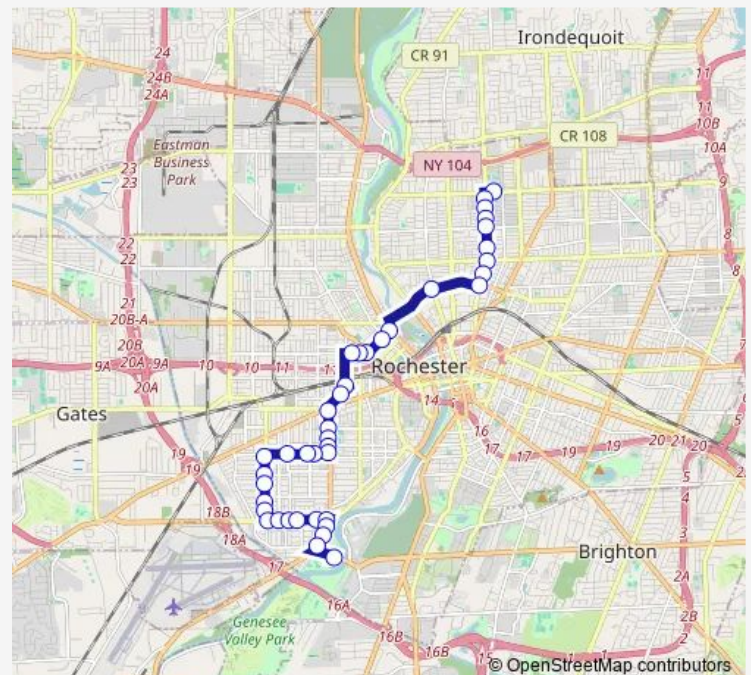

Genesee & Kirkland

Genesee & Superior

Genesee & Frost

Route schedule

Franklin High School — Elmwood Loop

Monday 14:40

Tuesday 14:40

Wednesday 14:40

Thursday 14:40

Friday 11:10-14:40

Saturday —

Sunday —

Route info

Direction: Franklin High School

Stops: 40

Trip Duration: 0 hour 30 min

425 — 19th Ward SE/Norton

Genesee & Arnett

Arnett & Kenwood

Arnett & Wellington

Arnett & Woodbine

Thurston & Arnett

Thurston & Ravenwood

Thurston & Lehigh

Saturday —

Sunday —

Route info

Direction: Elmwood Loop

Stops: 41

Trip Duration: 0 hour 30 min

Genesee & Mccree

Genesee & Clifton