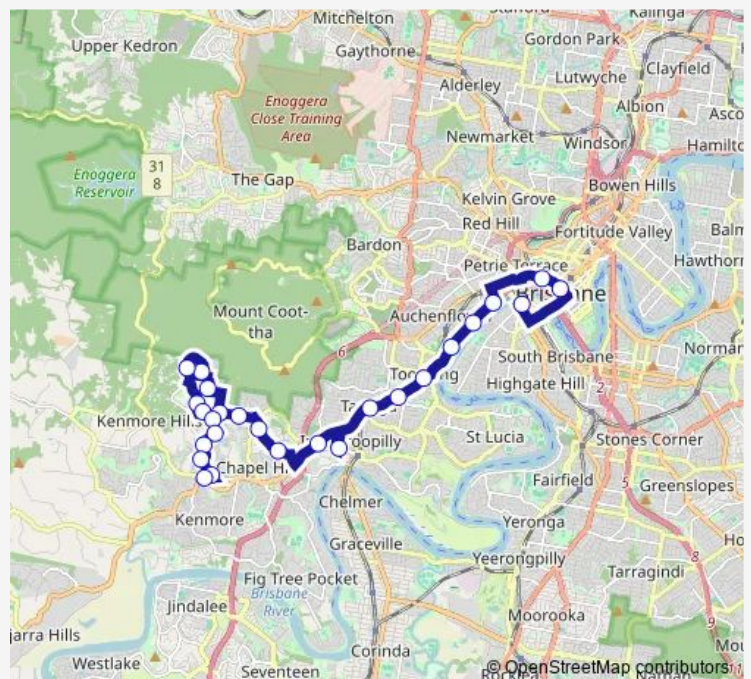

Roma Street busway, platform 1

Coronation Dr at Cribb Street, stop 4

Coronation Dr at Auchenflower, stop 7

Coronation Dr at Wesley Hospital, stop 9

High St at Toowong, stop 14a

Moggill Rd at Bbc, stop 16

Moggill Rd at Taringa, stop 19

Tuesday 08:08-23:20

Wednesday 08:08-23:20

Thursday 08:08-23:20

Friday 08:08-00:20⁺¹

Saturday 08:27-23:29

Sunday 09:17-21:20

Route info

Direction: Cultural

Stops: 26

Trip Duration: 0 hour 41 min

425 — Chapel Hill - City Express

Goolman St at Chapel Hill School

Goolman St near Juberra St

Bielby Rd near Goolman St

Bielby Rd at Kenmore Woods

Cedarleigh Rd at Kenmore Village

Moggill Rd at Bbc, stop 16

High St at Toowong, stop 14 (temp relocation)

Coronation Dr at Wesley Hospital, stop 9

Coronation Dr at Auchenflower, stop 7

Coronation Dr at Cribb Street, stop 5/4

Roma Street busway, platform 2