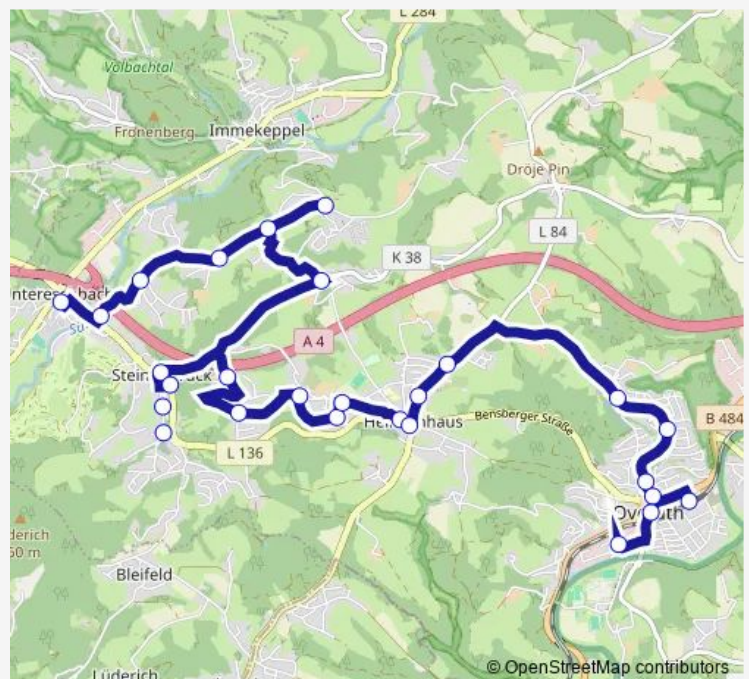

Stops: 6

Trip Duration: 0 hour 21 min

Direction

Overath HIT Markt — Overath HIT-Markt

27 stops

[Open route schedule](#)

Overath HIT Markt

Overath Altenbrück/Klefhäus

Route info

Direction: Overath HIT Markt

Stops: 27

Trip Duration: 0 hour 35 min

Overath Steinhof / Bf

Overath HIT-Markt

Direction

Overath HIT-Markt — Overath HIT Markt

28 stops

[Open route schedule](#)

Overath HIT-Markt

Overath Steinhof / Bf

Overath Bf

Overath Parkweg/Ärztehaus

Overath Alter Friedhof

Overath Danziger Str.

Thursday 08:46-16:12

Friday 08:46-16:12

Saturday —

Sunday —

Route info

Direction: Overath HIT-Markt

Stops: 28

Trip Duration: 0 hour 41 min