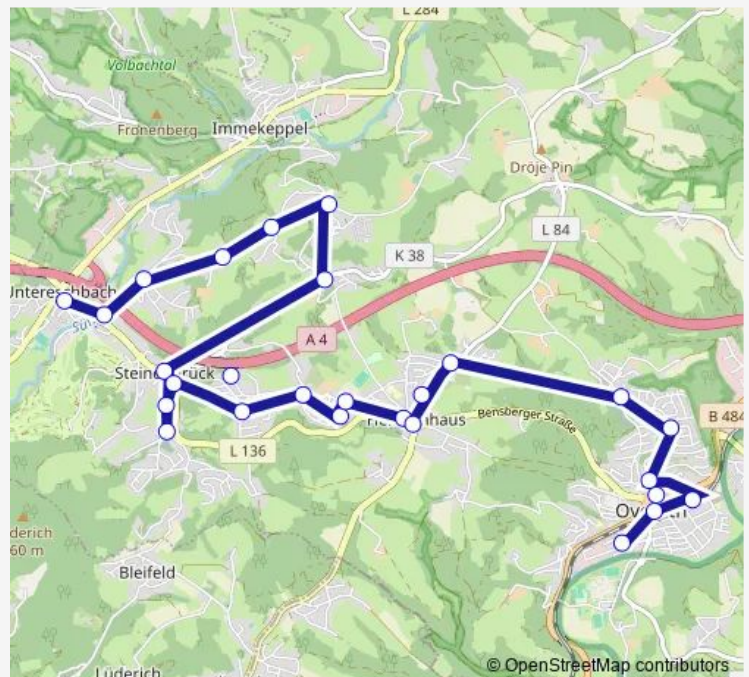

### Route info

Direction: Overath HIT-Markt

Stops: 6

Trip Duration: 0 hour 21 min

## Direction

Overath HIT Markt — Overath HIT-Markt

27 stops

[Open route schedule](#)

Overath HIT Markt

Overath Altenbrück/Klefhäus

Overath Neichen

Overath Müllenholz

## Route info

Direction: Overath HIT Markt

Stops: 27

Trip Duration: 0 hour 35 min

Overath Steinhof / Bf

Overath HIT-Markt

## Direction

Overath HIT-Markt — Overath HIT Markt

28 stops

[Open route schedule](#)

Overath HIT-Markt

Overath Steinhof / Bf

Overath Bf

Overath Parkweg/Ärztehaus