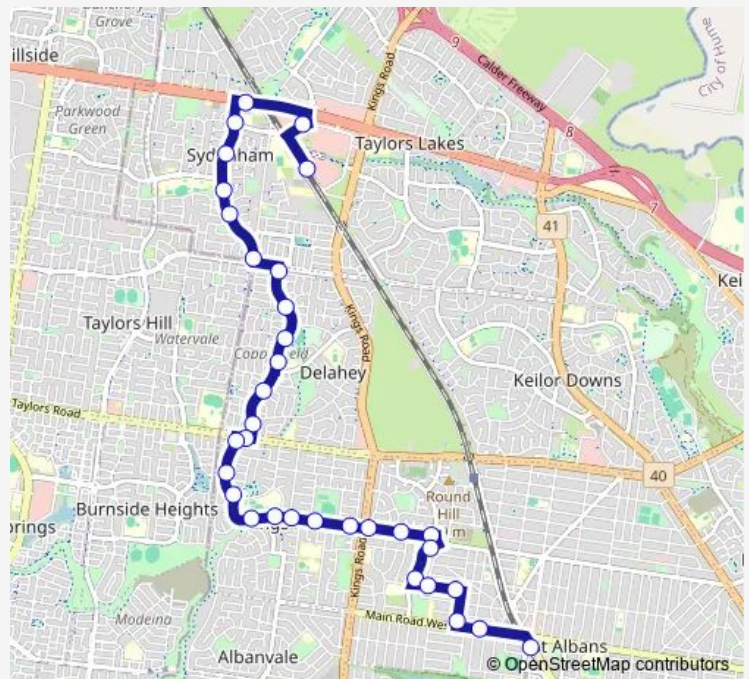

[Go to website](#)

Direction

Watergardens Station/Watergardens Circuit Rd (Taylors Lakes) — St Albans Station/St Albans Rd (St Albans)

33 stops

[Open route schedule](#)

Watergardens Station/Watergardens Circuit Rd (Taylors Lakes)

Watergardens SC/Watergardens Circuit Rd (Taylors Lakes)

Overton Lea Bvd/Melton Hwy (Sydenham)

Trickey Ave/Overton Lea Bvd (Sydenham)

Stagecoach Cres/Overton Lea Bvd (Sydenham)

Overton Lea Reserve/Overton Lea Bvd (Sydenham)

Chittenup Bend/Overton Lea Bvd (Sydenham)

Hume Dr/Overton Lea Bvd (Sydenham)

Hume Dr/Copperfield Dr (Delahey)

Yellow Gum Rd/Copperfield Dr (Delahey)

Aitken Dr/Copperfield Dr (Delahey)

Copperfield College Senior Campus/Copperfield Dr (Delahey)

Silvertree Ave/Copperfield Dr (Delahey)

Frost Dr/Copperfield Dr (Delahey)

Copperfield Dr/Taylors Rd (Kings Park)

Taylors Rd/Kurung Dr (Kings Park)

Dragon Way/Kurung Dr (Kings Park)

Gillespie Rd/Kurung Dr (Kings Park)

Allandale Rd/Gillespie Rd (Kings Park)

Route schedule

Watergardens Station/Watergardens Circuit Rd (Taylors Lakes) — St Albans Station/St Albans Rd (St Albans)

Monday	06:13-21:11
Tuesday	06:13-21:11
Wednesday	06:13-21:11
Thursday	06:13-21:11
Friday	06:13-21:11
Saturday	07:13-21:12
Sunday	07:13-21:12

Route info

Direction: Watergardens Station/Watergardens Circuit Rd (Taylors Lakes)

Stops: 33

Trip Duration: 0 hour 29 min

425 — Watergardens Station - St Albans Station