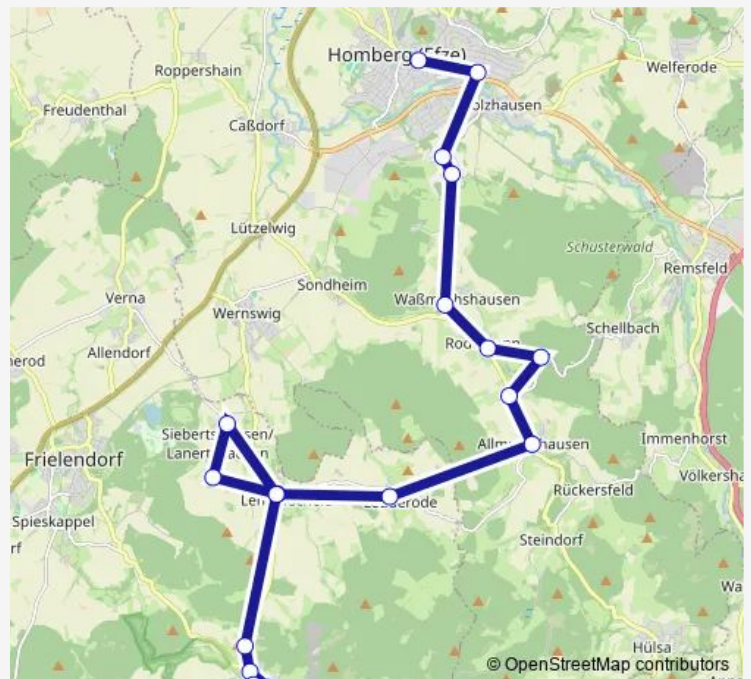

Frielendorf-Großropperhausen Schwimmbad —
Homberg(Efze) Busbahnhof

Monday	06:08-21:08
Tuesday	06:08-21:08
Wednesday	06:08-21:08
Thursday	06:08-21:08
Friday	06:08-21:08
Saturday	06:08-21:08
Sunday	09:08-19:08

Route info

Direction: Frielendorf-Großropperhausen Schwimmbad

Stops: 18

Trip Duration: 0 hour 30 min

Direction

Frielendorf-Großropperhausen Schwimmbad —
Homberg(Efze) Busbahnhof

17 stops

[Open route schedule](#)

Frielendorf-Großropperhausen Schwimmbad

Frielendorf-Großropperhausen Kirchberg

Frielendorf Abzweig Klaushof

Frielendorf-Lenderscheid

Frielendorf-Lanertshausen

Frielendorf-Siebertshausen

Frielendorf-Lenderscheid

Friday 11:08-14:08

Saturday —

Sunday —

Route info

Direction: Frielendorf-Großropperhausen Schwimmbad

Stops: 17

Trip Duration: 0 hour 43 min

Direction