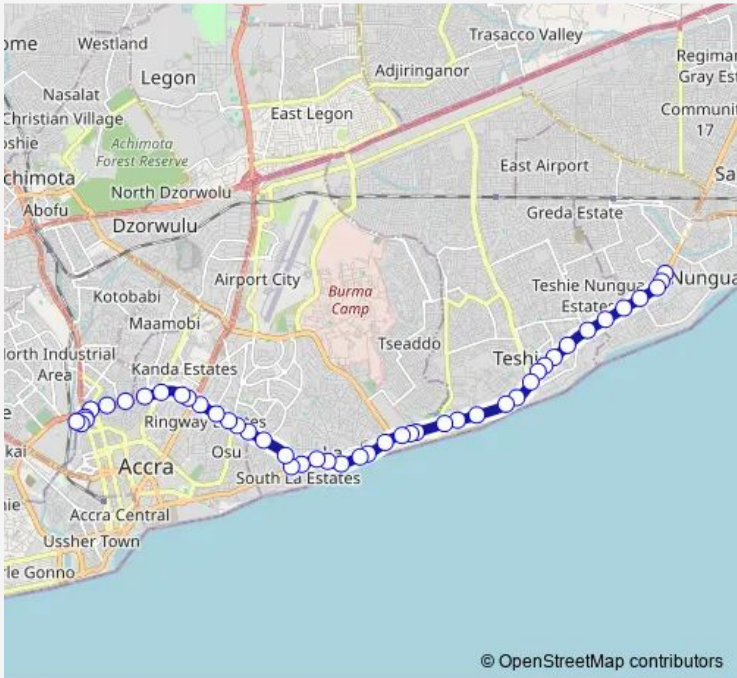

## Bus 425 Nungua ↔ Circle Odorna

[Go to website](#)

**Direction**  
 Nungua — Odorna  
 46 stops  
[Open route schedule](#)

- Nungua
- Nungua Market
- C5
- Cold Store
- Brigade
- A-life
- First Junction
- Abotsi Anya
- Mobil
- Addoemi
- Laskala
- Police Station
- Kofi Annan
- Next Door
- First Gate
- Second Gate
- Bush Road
- Gas
- Telephone
- Total
- Regimanuel

Route schedule  
 Nungua — Odorna

Monday	06:00
Tuesday	06:00
Wednesday	06:00
Thursday	06:00
Friday	06:00
Saturday	06:00
Sunday	06:00

Route info  
 Direction: Nungua  
 Stops: 46  
 Trip Duration: 1 hour 20 min

425 — Nungua ↔ Circle Odorna BusMaps

Alonte Bar

Dreamland

Court

Olympia

Sergeant Adjetey

Polyclinic

Veterinary

## Route info

Direction: Odorna

Stops: 46

Trip Duration: 1 hour 20 min

Dreamland

Alonte Bar

Regimanuel

T-Junction