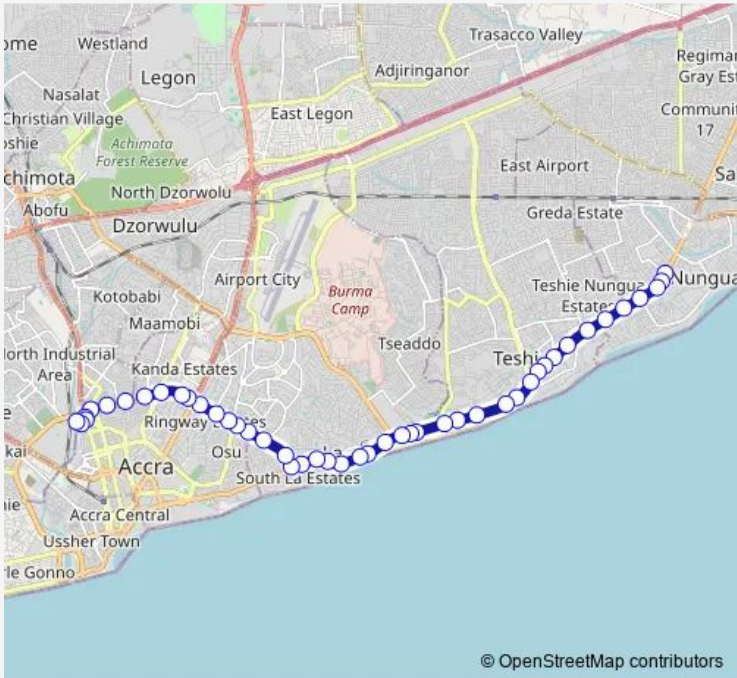

Bus 425 Nungua ↔ Circle Odorna

[Go to website](#)

Direction
Nungua — Odorna

46 stops

[Open route schedule](#)

- Nungua
- Nungua Market
- C5
- Cold Store
- Brigade
- A-life
- First Junction
- Abotsi Anya
- Mobil
- Addoemi
- Laskala
- Police Station
- Kofi Annan
- Next Door
- First Gate
- Second Gate
- Bush Road
- Gas
- Telephone
- Total
- Regimanuel

Route schedule
Nungua — Odorna

Monday	06:00
Tuesday	06:00
Wednesday	06:00
Thursday	06:00
Friday	06:00
Saturday	06:00
Sunday	06:00

Route info

Direction: Nungua

Stops: 46

Trip Duration: 1 hour 20 min

Alonte Bar

Tuesday 06:00

Wednesday 06:00

Thursday 06:00

Friday 06:00

Saturday 06:00

Sunday 06:00

Route info

Direction: Odorna

Stops: 46

Trip Duration: 1 hour 20 min

Dreamland

Alonte Bar

Regimanuel

T-Junction

Labadi Beach

La Beach Hotel