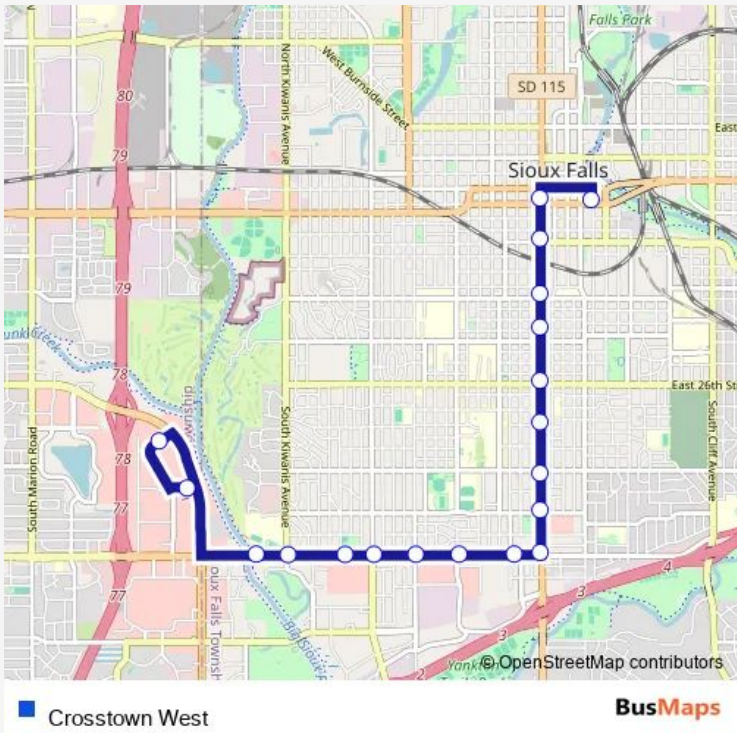

- The Bus Stop (TBS) SAM's downtown terminal
- Minnesota/11th NW corner
- Minnesota/14th NW corner
- Minnesota/18th NW corner
- Minnesota/21st NW corner
- Minnesota/26th NW corner
- Minnesota/29th NW corner
- Minnesota (mid-block)/33rd SW corner
- Minnesota/37th NW corner
- Minnesota/41st/NW corner
- 41st/Norton NE corner
- 41st/Grange NE corner
- 41st/West NE corner
- 41st/Western NE corner
- 41st/Holly NE corner
- 41st/Kiwanis NE corner
- 41st/O'Gorman entrance
- 26th/Shirley (mid-block, across from existing shelter)
- 34th/Louise SW corner (approximately 100 ft west of intersection)

Route schedule

The Bus Stop (TBS) SAM's downtown terminal —  
 34th/Louise SW corner (approximately 100 ft west of intersection)

Monday	—
Tuesday	—
Wednesday	—
Thursday	—
Friday	—
Saturday	07:45-14:45
Sunday	—

**Route info**

Direction: The Bus Stop (TBS) SAM's downtown terminal

Stops: 19

Trip Duration: 0 hour 23 min

### Direction

34th/Louise SW corner (approximately 100 ft west of intersection) — The Bus Stop (TBS) SAM's downtown terminal

19 stops

[Open route schedule](#)

34th/Louise SW corner (approximately 100 ft west of intersection)