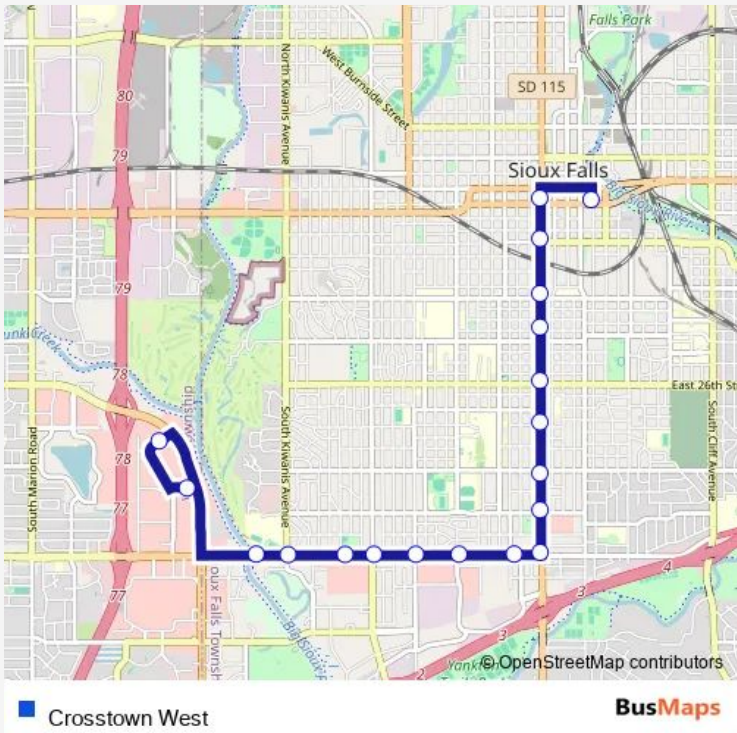

**Direction**  
 The Bus Stop (TBS) SAM's downtown terminal —  
 34th/Louise SW corner (approximately 100 ft west of intersection)

19 stops

[Open route schedule](#)

- The Bus Stop (TBS) SAM's downtown terminal
- Minnesota/11th NW corner
- Minnesota/14th NW corner
- Minnesota/18th NW corner
- Minnesota/21st NW corner
- Minnesota/26th NW corner
- Minnesota/29th NW corner
- Minnesota (mid-block)/33rd SW corner
- Minnesota/37th NW corner
- Minnesota/41st/NW corner
- 41st/Norton NE corner
- 41st/Grange NE corner
- 41st/West NE corner
- 41st/Western NE corner
- 41st/Holly NE corner
- 41st/Kiwanis NE corner
- 41st/O'Gorman entrance
- 26th/Shirley (mid-block, across from existing shelter)
- 34th/Louise SW corner (approximately 100 ft west of intersection)

**Route schedule**  
 The Bus Stop (TBS) SAM's downtown terminal —  
 34th/Louise SW corner (approximately 100 ft west of intersection)

Monday	—
Tuesday	—
Wednesday	—
Thursday	—
Friday	—
Saturday	07:45-14:45
Sunday	—

**Route info**  
 Direction: The Bus Stop (TBS) SAM's downtown terminal  
 Stops: 19  
 Trip Duration: 0 hour 23 min

## Direction

34th/Louise SW corner (approximately 100 ft west of intersection) — The Bus Stop (TBS) SAM's downtown terminal

19 stops

[Open route schedule](#)

34th/Louise SW corner (approximately 100 ft west of intersection)