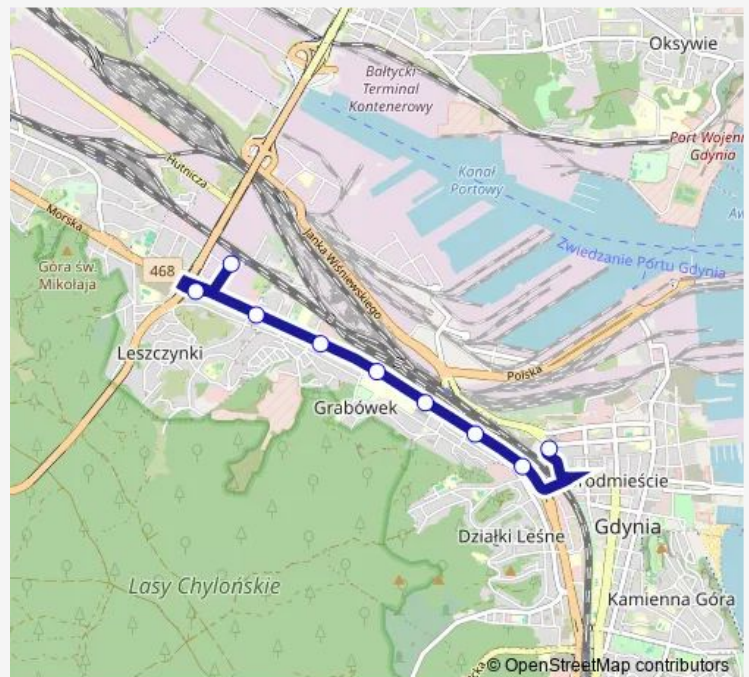

Bus 740 . - Gdynia Dworzec Gł. Pkp

[Go to website](#)

Direction

Grabówek SKM 01 — Gdynia Dworzec Gł. PKP 09

9 stops

[Open route schedule](#)

Grabówek SKM 01

Morska - Estakada 01

Kalksztajnow 01

Mireckiego 01

Uniwersytet Morski 01

Stocznia SKM - Morska 01

Bpa Okoniewskiego 01

Gdynia Dworzec Gł. PKP - Morska 01

Gdynia Dworzec Gł. PKP 09

Route schedule

Grabówek SKM 01 — Gdynia Dworzec Gł. PKP 09

Monday 04:47-13:15

Tuesday 04:47-13:15

Wednesday 04:47-13:15

Thursday 04:47-13:15

Friday 04:47-13:15

Saturday 05:00-17:04

Sunday 06:21-07:09

Route info

Direction: Grabówek SKM 01

Stops: 9

Trip Duration: 0 hour 13 min

740 — . - Gdynia Dworzec Gł. Pkp

BusMaps