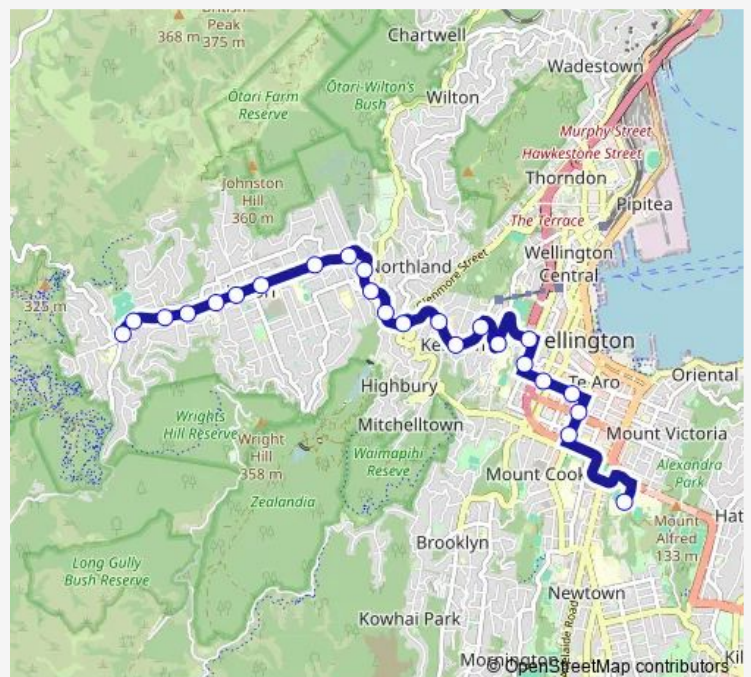

Taranaki Street at Abel Smith Street

Taranaki Street at Vivian Street

Ghuznee Street at Cuba Street

Ghuznee Street at Willis Street

The Terrace opposite Macdonald Crescent

Salamanca Road at The Terrace

Te Herenga Waka – Victoria University of Wellington Kelburn - Stop B

Chaytor Street at Joll Street

Karori Road (near 93)

Karori Road at Lancaster Street

Karori Normal School - Karori Road

Karori Mall - Karori Road (opposite)

Karori Road at St Teresa's School

Route schedule

Wellington College (school grounds) — Karori - Karori Road

Monday 15:25-15:27

Tuesday 15:25-15:27

Wednesday 15:25-15:27

Thursday 15:25-15:27

Friday 15:25-15:27

Saturday —

Sunday —

Route info

Direction: Wellington College (school grounds)

Stops: 24

Trip Duration: 0 hour 33 min

740 — Wellington College - Kelburn - Karori

Karori Road at Burrows Avenue

Karori Road opposite Tringham Street

Karori Road opposite Karori Park