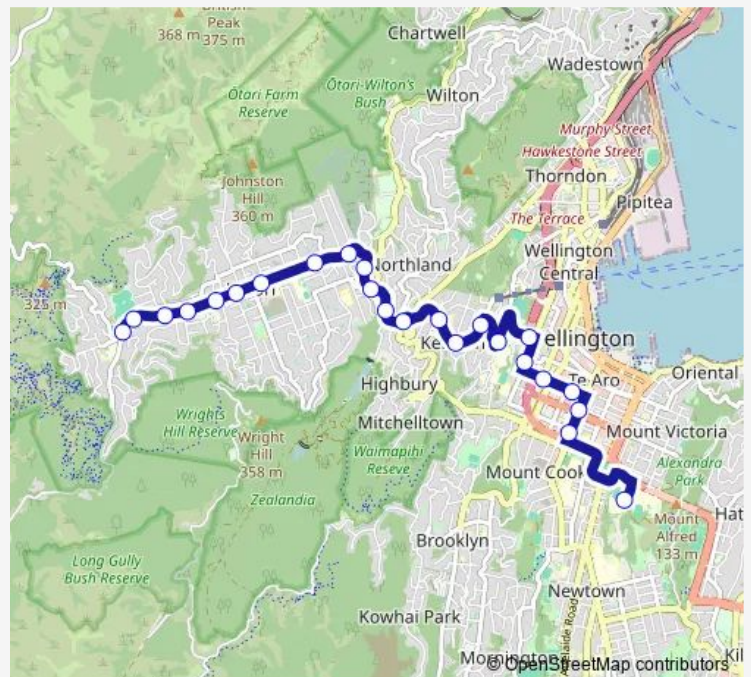

School Bus 740 Wellington College - Kelburn - Karori

[Go to website](#)

Direction

Wellington College (school grounds) — Karori - Karori Road

24 stops

[Open route schedule](#)

- Wellington College (school grounds)
- Taranaki Street at Abel Smith Street
- Taranaki Street at Vivian Street
- Ghuznee Street at Cuba Street
- Ghuznee Street at Willis Street
- The Terrace opposite Macdonald Crescent
- Salamanca Road at The Terrace
- Te Herenga Waka – Victoria University of Wellington Kelburn - Stop B
- Upland Road (near 39)
- Kelburn Village - Upland Road (St Michael's)
- Kelburn Normal School - Upland Rd (opposite)
- Karori Tunnel - Stop B
- Zealandia - Chaytor Street (Appleton Park)
- Chaytor Street opposite Curtis Street
- Chaytor Street at Joll Street
- Karori Road (near 93)
- Karori Road at Lancaster Street
- Karori Normal School - Karori Road
- Karori Mall - Karori Road (opposite)
- Karori Road at St Teresa's School

Route schedule

Wellington College (school grounds) — Karori - Karori Road

Monday	15:25-15:27
Tuesday	15:25-15:27
Wednesday	15:25-15:27
Thursday	15:25-15:27
Friday	15:25-15:27
Saturday	—
Sunday	—

Route info

Direction: Wellington College (school grounds)

Stops: 24

Trip Duration: 0 hour 33 min

740 — Wellington College - Kelburn - Karori

Karori Road at Burrows Avenue

Karori Road opposite Tringham Street

Karori Road opposite Karori Park