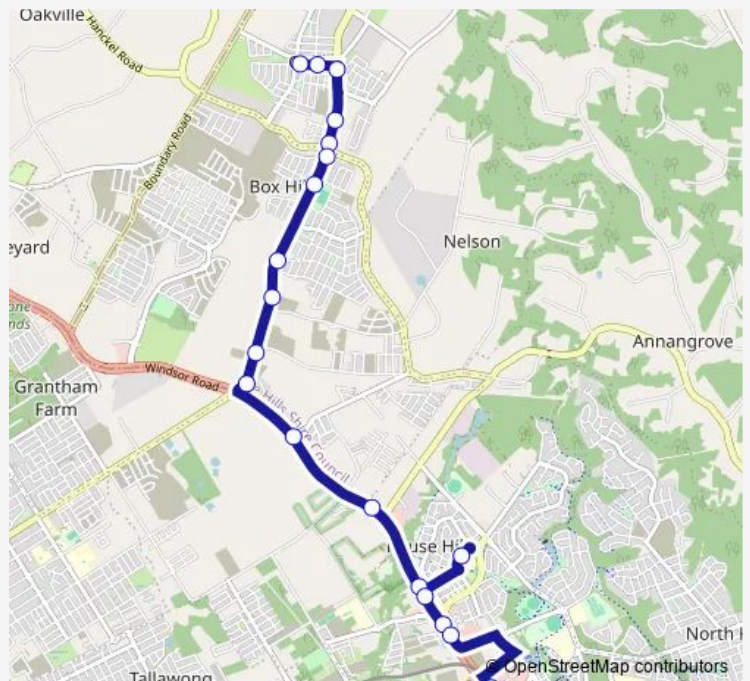

Bus 740 Rouse Hill to Box Hill

[Go to website](#)

Direction

Bunyarra Pd After Valletta Dr — Rouse Hill Station, North West Twy

19 stops

[Open route schedule](#)

- Bunyarra Pd After Valletta Dr
- Bunyarra Pde Opp Kalinda Av
- Fontana Dr At Travertine Gr
- Fontana Dr Opp Triumph Rd
- Fontana Dr Before Old Pitt Town Rd
- Terry Rd After Old Pitt Town Rd
- 63 Terry Rd
- 43 Terry Rd
- Terry Rd Before Mason Rd
- Terry Rd After Hynds Rd
- Terry Rd Before Windsor Rd
- Windsor Rd At Nelson Rd
- Windsor Rd Before Annangrove Rd
- Windsor Rd Before Aberdour Av
- Rouse Hill Public School, Clower Av
- Rouse Hill Shopping Centre, Windsor Rd
- Windsor Rd After Mile End Rd
- Windsor Rd Before Commercial Rd
- Rouse Hill Station, North West Twy

Route schedule

Bunyarra Pd After Valletta Dr — Rouse Hill Station, North West Twy

Monday	04:58-22:14
Tuesday	04:58-22:14
Wednesday	04:58-22:14
Thursday	04:58-22:14
Friday	04:58-22:14
Saturday	06:07-23:00
Sunday	07:07-22:00

Route info

Direction: Bunyarra Pd After Valletta Dr

Stops: 19

Trip Duration: 0 hour 28 min

740 — Rouse Hill to Box Hill

Direction

North West Twy Opp Rouse Hill Station — Bunyarra Pde At Valletta Dr

18 stops

Terry Rd After Alan Street

Terry Rd Opp Hynds Rd

40 Terry Rd

48 Terry Rd

Terry Rd Opp George St

76 Terry Rd

Fontana Dr After Old Pitt Town Rd

Fontana Dr At Triumph Rd