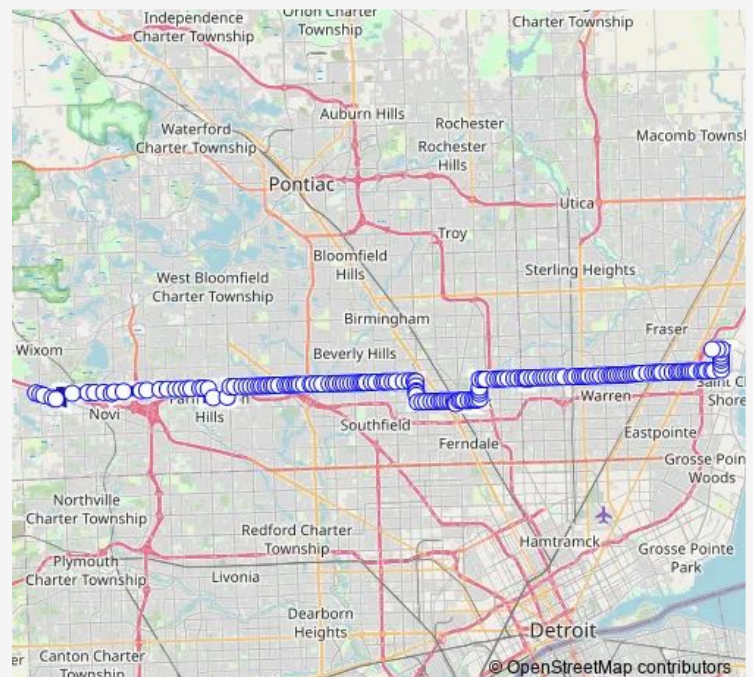

12 Mile RD + Beaconsfield

12 Mile RD + Massachusetts

12 Mile Road + Gratiot Ne

12 Mile RD. + Gratiot Nw

12 Mile RD + Galloway

12 Mile RD + Utica

Hillview

12 Mile RD + Commonwealth

12 Mile RD + Bohn

### Route schedule

13 Mile RD + Flora — Royal OAK Transit Sherman Leave

Monday —

Tuesday —

Wednesday —

Thursday —

Friday —

Saturday —

### Route info

Direction: 13 Mile RD + Flora

Stops: 102

Trip Duration: 0 hour 55 min

740 — Twelve Mile Crosstown

12 Mile RD + Brittany Ct

12 Mile RD + Sandalwood

12 Mile RD + Donalds Parish