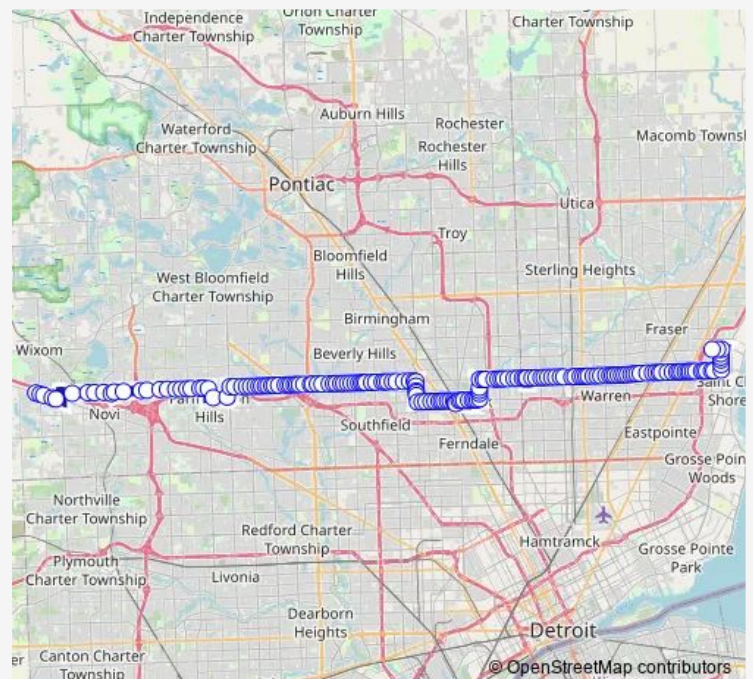

12 Mile RD @ Coolidge ST Nw

12 Mile RD + Senator

12 Mile RD + Beaconsfield

12 Mile RD + Massachusetts

12 Mile Road + Gratiot Ne

12 Mile RD. + Gratiot Nw

12 Mile RD + Galloway

12 Mile RD + Utica

Thursday —

Friday —

Saturday —

Sunday 08:55-20:10

Route info

Direction: 13 Mile RD + Flora

Stops: 102

Trip Duration: 0 hour 55 min

12 Mile RD + Hayes Farside

Macomb CC + Gloede

12 Mile RD + Fountainview Apts

12 Mile RD + Bunert

12 Mile RD + Scarborough

12 Mile RD + Schoenherr

12 Mile RD + Dover

12 Mile RD + Newport

12 Mile RD + Wagner

12 Mile + Hoover Ne

12 Mile RD + Hoover Nw

12 Mile RD + Gilbert

12 Mile RD + Birchcrest

12 Mile RD + Lorraine

12 Mile RD + Longview

12 Mile RD + Walmart