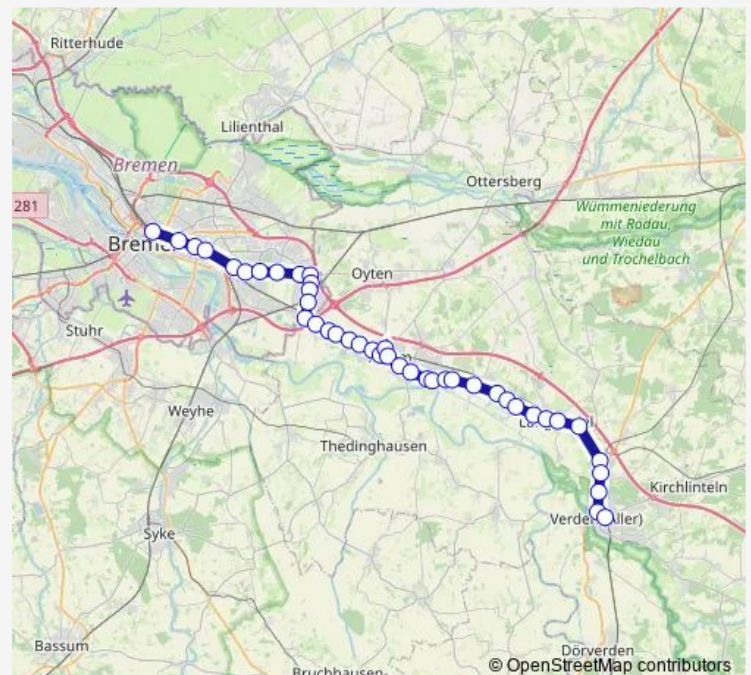

Direction

Bremen Hauptbahnhof — Verden(Aller) Zob

40 stops

[Open route schedule](#)

Bremen Hauptbahnhof

Bremen Klinikum Bremen-Mitte

Bremen Stader Straße/Bismarckstraße

Bremen Steubenstraße

Bremen Sebaldsbrück (Bus+Tram)

Bremen Osterholzer Friedhof

Bremen, Osterholzer Heerstraße 1

Bremen Osterholzer Möhlendamm

Bremen Teneverstraße

Bremen Werner-Steenken-Straße

Bremen Weserpark

Bremen Holzweide

Uphusen(Achim) Uphuser Heerstraße

Uphusen(Achim) Arenkamp

Uphusen(Achim) Weserberg

Uphusen(Achim) Fahrenheitstraße

Bierendernmehren

Achim(b Bremen) Krankenhaus

Achim(b Bremen) Bruchstraße

Achim(b Bremen) Bremer Straße

Achim(b Bremen) Markt/Schmiedeberg

Route schedule

Bremen Hauptbahnhof — Verden(Aller) Zob

Monday 22:07

Tuesday 22:07

Wednesday 22:07

Thursday 22:07

Friday 22:07

Saturday —

Sunday —

Route info

Direction: Bremen Hauptbahnhof

Stops: 40

Trip Duration: 1 hour 19 min

740