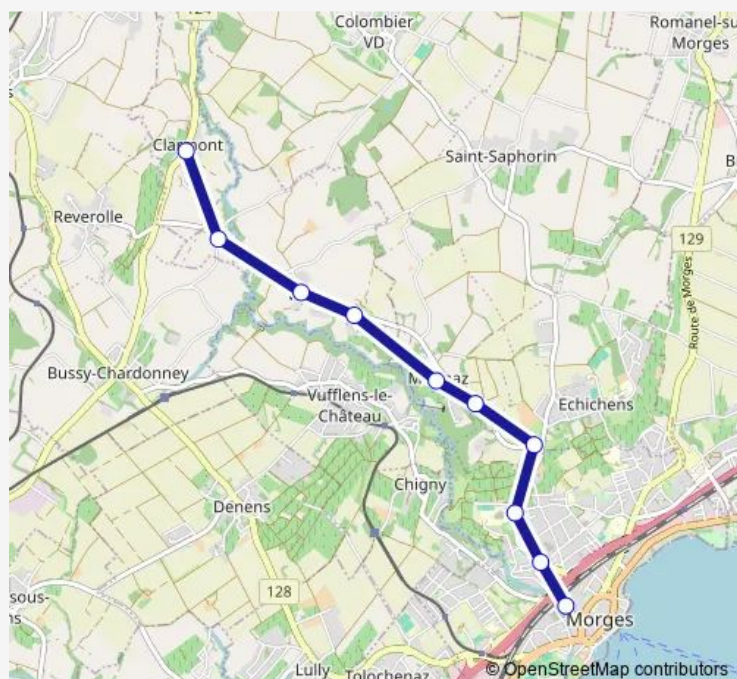

Route schedule

Morges, gare — Clarmont, village

Monday 06:51-17:21

Tuesday 06:51-17:21

Wednesday 06:51-17:21

Thursday 06:51-17:21

Friday 06:51

Saturday —

Sunday —

Route info

Direction: Morges, gare

Stops: 10

Trip Duration: 0 hour 16 min

740 — B 740

Direction

Clarmont, village — Morges, gare

Wednesday 07:21-16:51

Thursday 07:21-16:51

Friday 07:21

Saturday —

Sunday —

Route info

Direction: Clarmont, village

Stops: 10