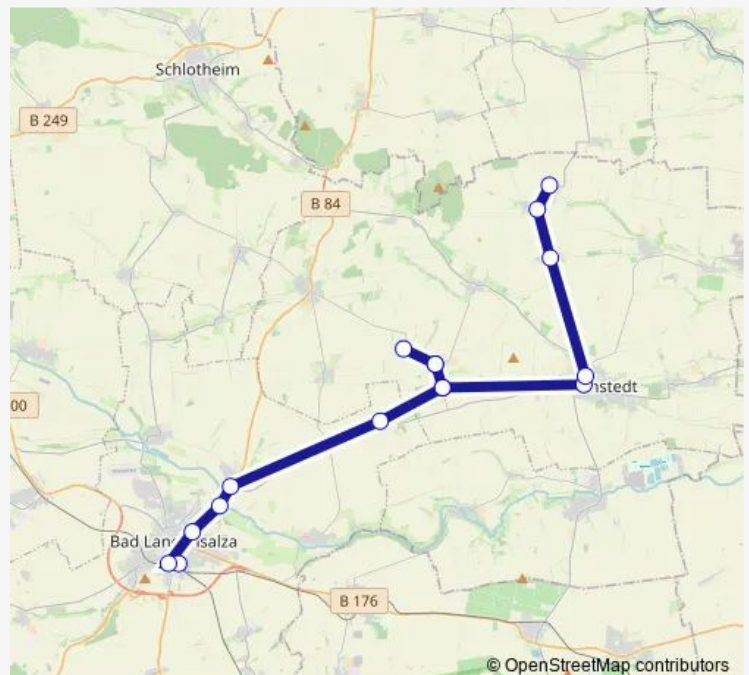

Direction

Bad Langensalza, Zob — Hornsömmern

11 stops

[Open route schedule](#)

Bad Langensalza, Zob

Bad Langensalza, Tennstedter Straße

Merxleben, Mühle

Merxleben

Bad Langensalza, Zob — Hornsömmern

Monday 10:29-12:37

Tuesday 09:58-12:37

Wednesday 10:29-12:37

Thursday 09:58-12:37

Friday 10:29-12:37

Saturday —

Sunday —

Route info

Direction: Bad Langensalza, Zob

Stops: 11

Trip Duration: 0 hour 34 min

Direction

Hornsömmern — Bad Tennstedt, Rewe Markt

6 stops

[Open route schedule](#)

Monday	—
Tuesday	10:15
Wednesday	—
Thursday	10:15
Friday	—
Saturday	—
Sunday	—

Route info

Direction: Hornsömmern

Stops: 6

Trip Duration: 0 hour 17 min

Direction

Bad Langensalza, An der Alten Post — Hornsömmern