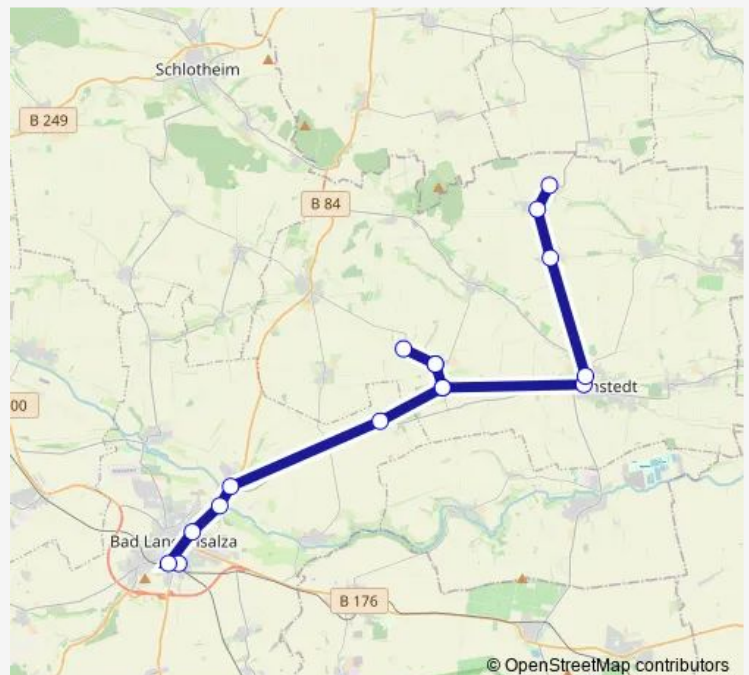

Direction

Bad Langensalza, Zob — Hornsömmern

11 stops

[Open route schedule](#)

Bad Langensalza, Zob

Bad Langensalza, Tennstedter Straße

Merxleben, Mühle

Merxleben

Bad Langensalza, Zob — Hornsömmern

Monday 10:29-12:37

Tuesday 09:58-12:37

Wednesday 10:29-12:37

Thursday 09:58-12:37

Friday 10:29-12:37

Saturday —

Sunday —

Route info

Direction: Bad Langensalza, Zob

Stops: 11

Trip Duration: 0 hour 34 min

Direction

Hornsömmern — Bad Tennstedt, Rewe Markt

6 stops

[Open route schedule](#)

Monday	—
Tuesday	10:15
Wednesday	—
Thursday	10:15
Friday	—
Saturday	—
Sunday	—

Route info

Direction: Hornsömmern

Stops: 6

Trip Duration: 0 hour 17 min

Direction

Bad Langensalza, An der Alten Post — Hornsömmern