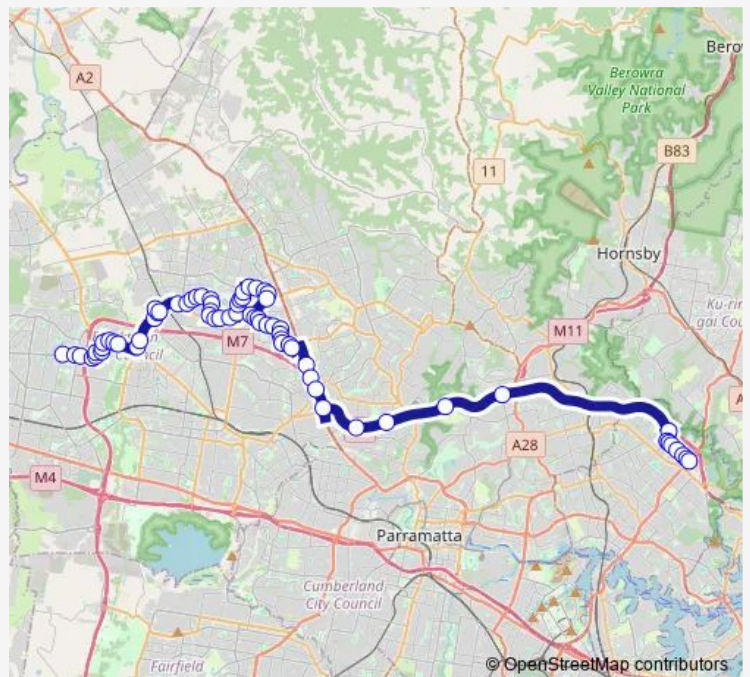

Bus 740 Macquarie Park to Plumpton via Stanhope Gardens

[Go to website](#)

**Direction**

Jersey Rd Opp Plumpton Marketplace — Macquarie Park Station, Waterloo Rd, Stand E

68 stops

[Open route schedule](#)

- Jersey Rd Opp Plumpton Marketplace
- Jersey Rd Before Rooty Hill Rd
- Lamb St Opp Royal Av
- Lamb St Opp Enterprise Dr
- Adrienne St Before Azzopardi Av
- Adrienne St At Armitage Dr
- Golding Dr After Armitage Dr
- Golding Dr Opp Winten Dr
- Golding Dr Before Armitage Dr
- Richmond Rd Opp Golding Dr
- Richmond Rd Opp Dublin St
- Richmond Rd Before Symonds Rd
- Quakers Hill Pkwy - Opp.No.24
- Quakers Hill Pkwy Opp Tallagandra Dr
- Quakers Hill Pkwy After Quakers Rd
- Opp 1 Eastern Rd Before Pacific Rd
- Nirimba Education Centre University Of Western Sydney
- Quakers Hill Pky After Eastern Rd
- Quakers Hill Pkwy After Hambledon Rd
- Farnham Rd After Quakers Hill Pkwy
- Farnham Rd After Java Pl

Route schedule

Jersey Rd Opp Plumpton Marketplace — Macquarie Park Station, Waterloo Rd, Stand E

Monday	05:59-17:24
Tuesday	05:59-17:24
Wednesday	05:59-17:24
Thursday	05:59-17:21
Friday	05:59-17:21
Saturday	—
Sunday	—

Route info

Direction: Jersey Rd Opp Plumpton Marketplace

Stops: 68

Trip Duration: 1 hour 27 min

740 — Macquarie Park to Plumpton via Stanhope Gardens

Farnham Rd Opp Ebb St

Goddard Crescent Pre-School Centre Quakers Hill

M2 - Barclay Rd Interchange

M2 - Oakes Rd Interchange

Talavera Rd After Christie Rd

Macquarie University Station, Waterloo Rd, Stand B

Macquarie University Station, Waterloo Rd, Stand C

Waterloo Rd Opp Byfield St